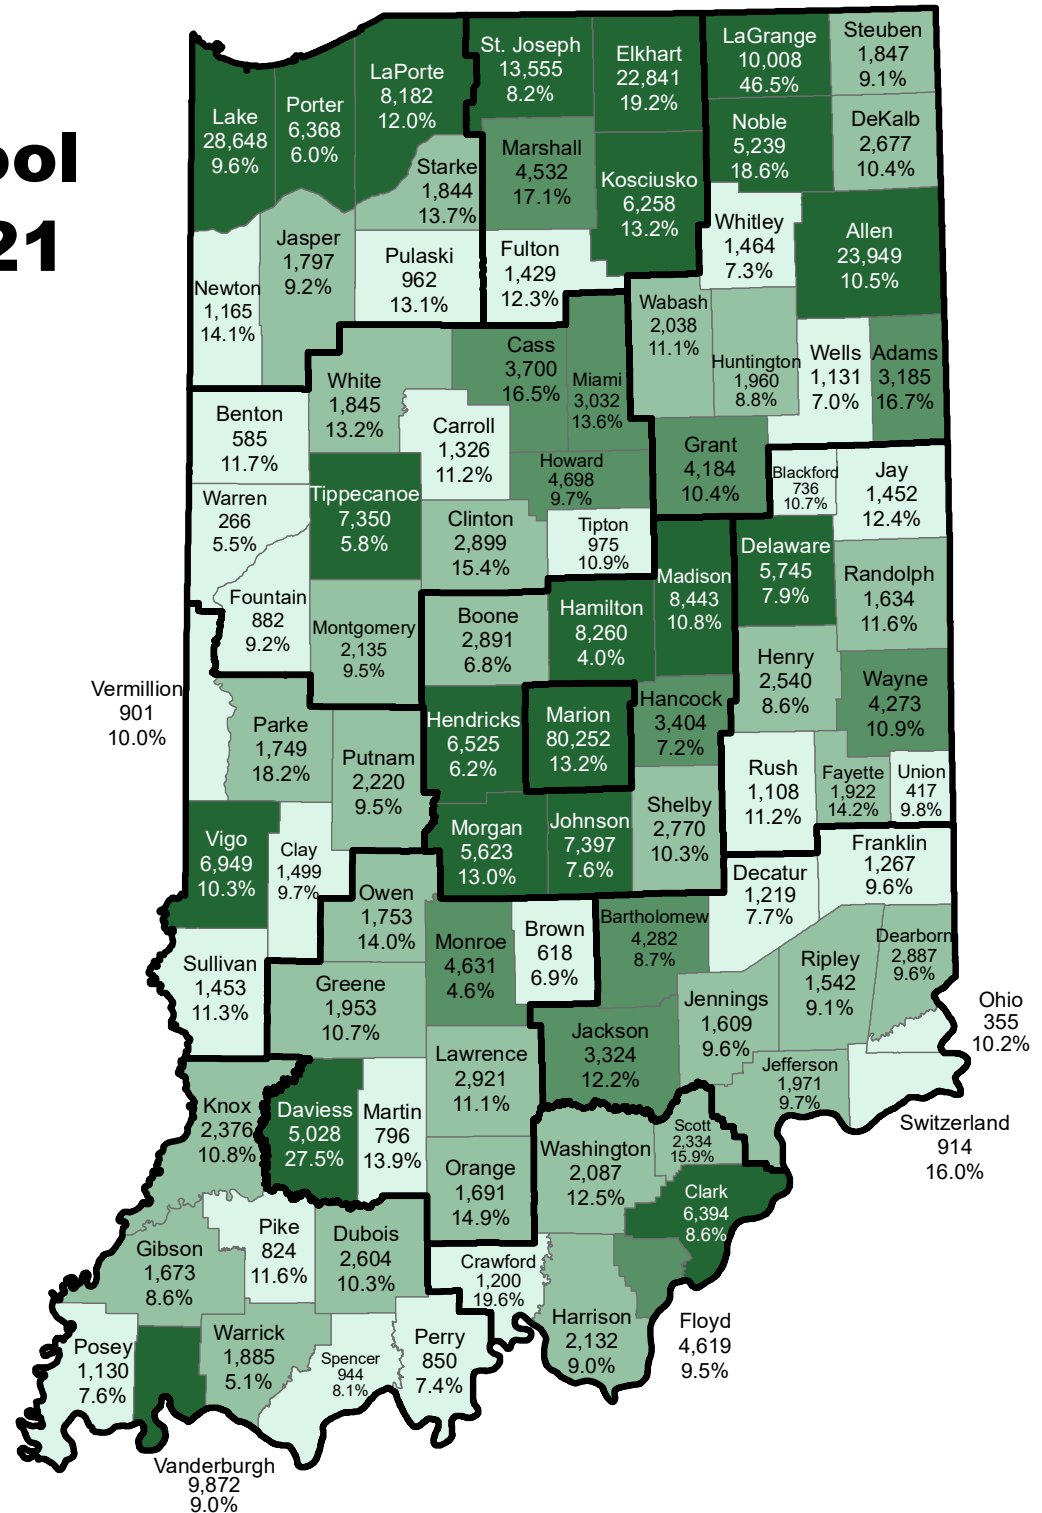

Adults Age 18 to 64 without a High School Diploma or HSE, 2021

Indiana = 424,804 adults
(10.4% of total age group)

Number of Adults

- 266 - 1,500 (28)
- 1,501 - 3,000 (31)
- 3,001 - 5,000 (12)
- 5,001 - 80,252 (21)

Economic Growth Region

Labels also show the percent of adults in this age group without a high school diploma or high school equivalency (HSE).

Map produced by the Indiana Business Research Center, using the American Community Survey 2017-2021 five-year estimates that were released by the U.S. Census Bureau in December 2022.