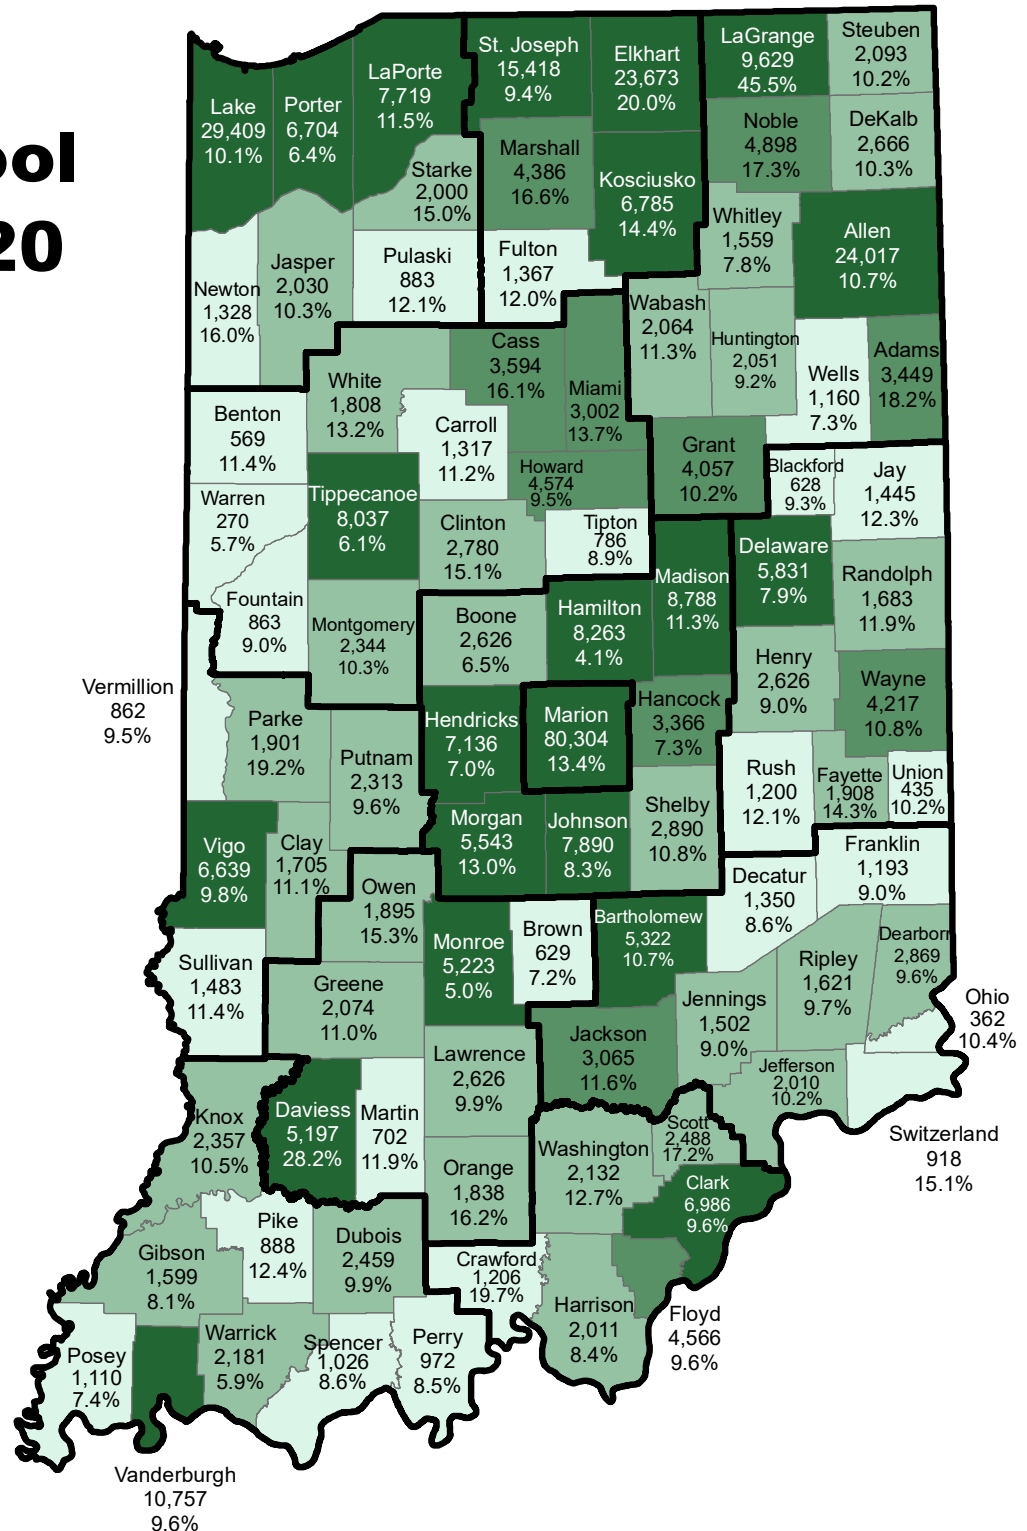

Adults Age 18 to 64 without a High School Diploma or HSE, 2020

Indiana = 434,105 adults
(10.7% of total age group)

Number of Adults

- 270 - 1,500 (26)
- 1,501 - 3,000 (33)
- 3,001 - 5,000 (11)
- 5,001 - 80,304 (22)

Economic Growth Region

Labels also show the percent of adults in this age group without a high school diploma or high school equivalency (HSE).

Map produced by the Indiana Business Research Center, using the American Community Survey 2016-2020 five-year estimates that were released by the U.S. Census Bureau in March 2022.