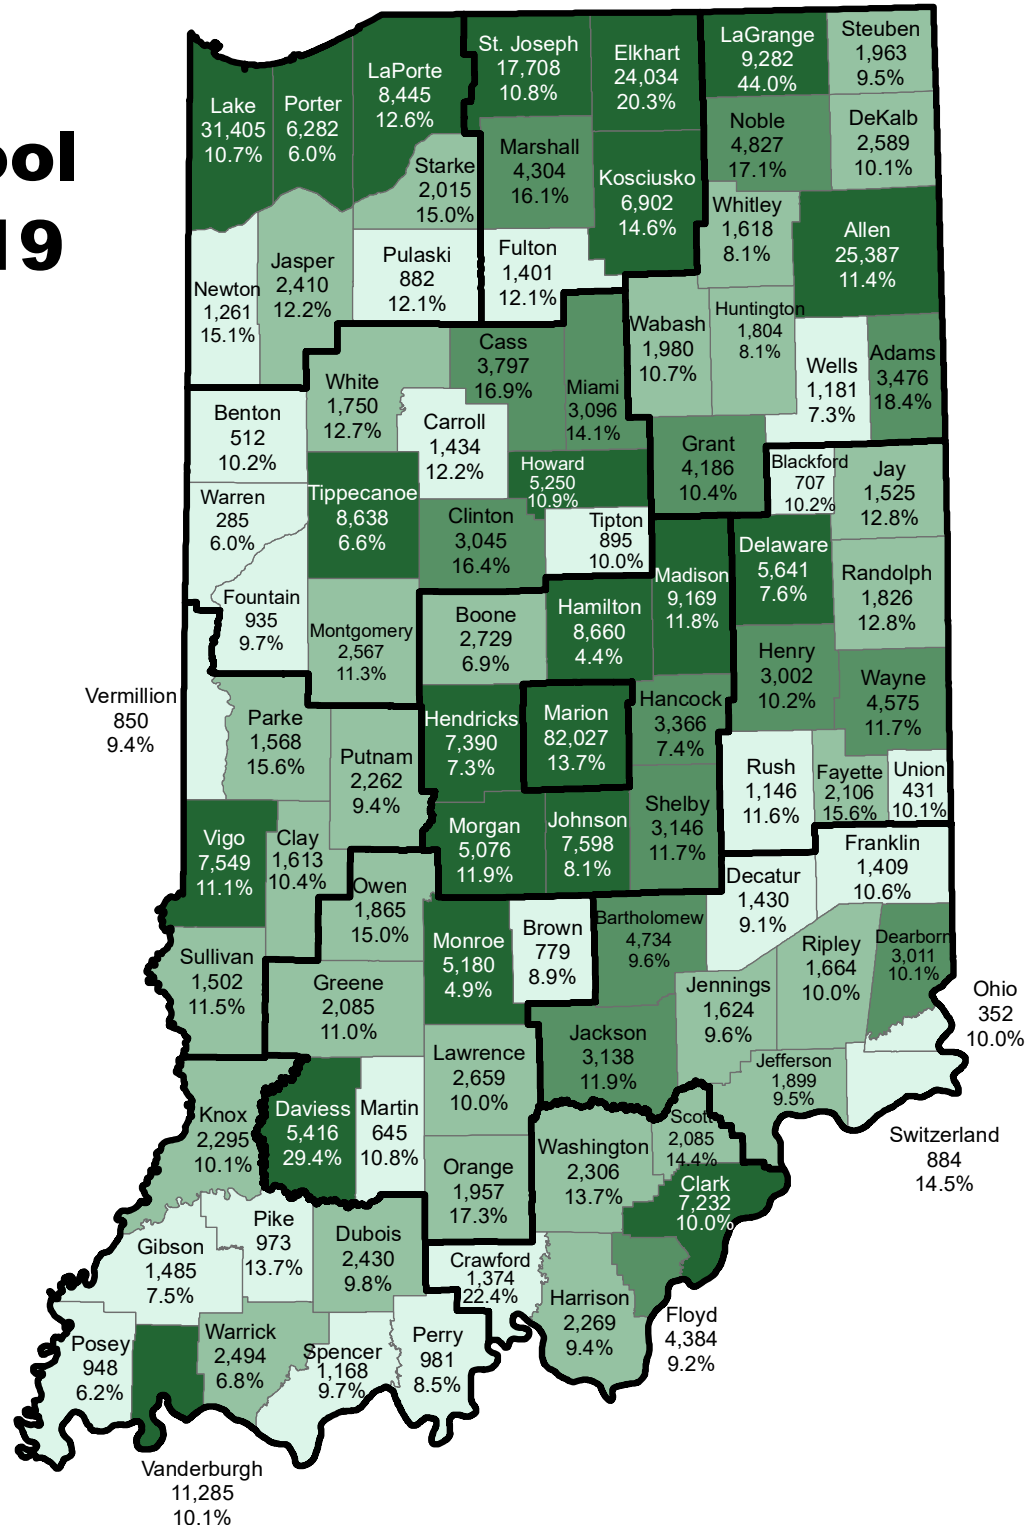

Adults Age 18 to 64 without a High School Diploma or HSE, 2019

Indiana = 447,450 adults
(11.0% of total age group)

Number of Adults

- 285 - 1,500 (25)
- 1,501 - 3,000 (30)
- 3,001 - 5,000 (15)
- 5,001 - 82,027 (22)

Economic Growth Region

Labels also show the percent of adults in this age group without a high school diploma or high school equivalency (HSE).

Map produced by the Indiana Business Research Center, using the American Community Survey 2015-2019 five-year estimates that were released by the U.S. Census Bureau in December 2020.