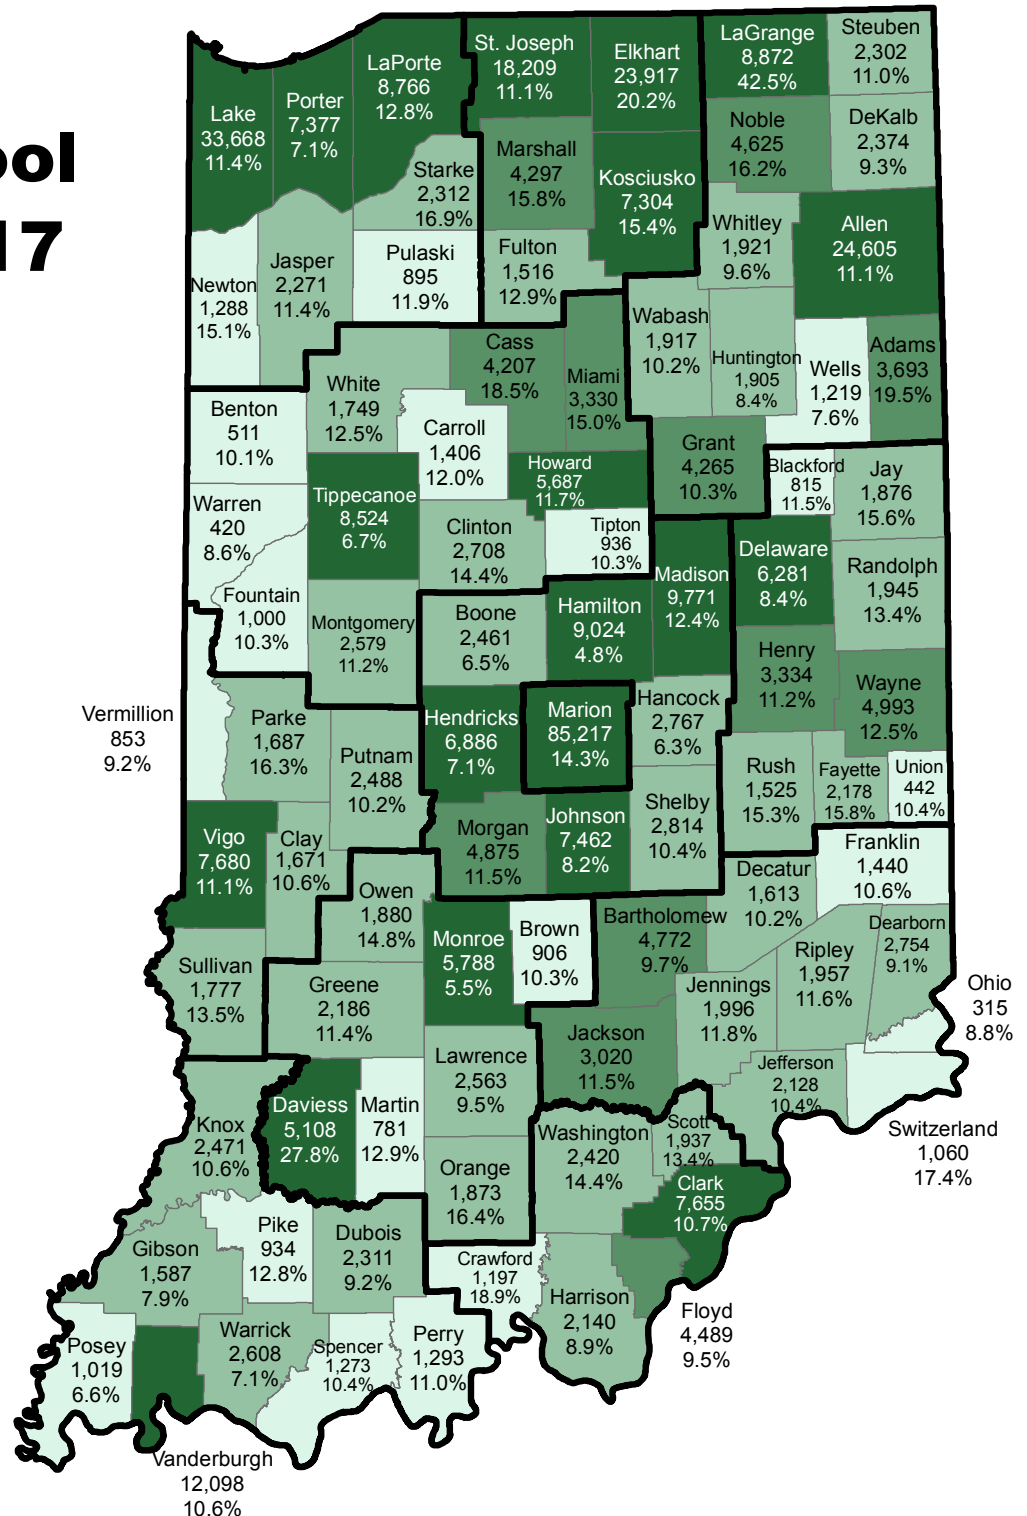

Adults Age 18 to 64 without a High School Diploma or HSE, 2017

Indiana = 460,969 adults
(11.3% of total age group)

Number of Adults

- 315 - 1,500 (21)
- 1,501 - 3,000 (38)
- 3,001 - 5,000 (12)
- 5,001 - 85,217 (21)

Economic Growth Region

Labels also show the percent of adults in this age group without a high school diploma or high school equivalency (HSE).

Map produced by the Indiana Business Research Center, using the American Community Survey 2013-2017 five-year estimates that were released by the U.S. Census Bureau in December 2018.