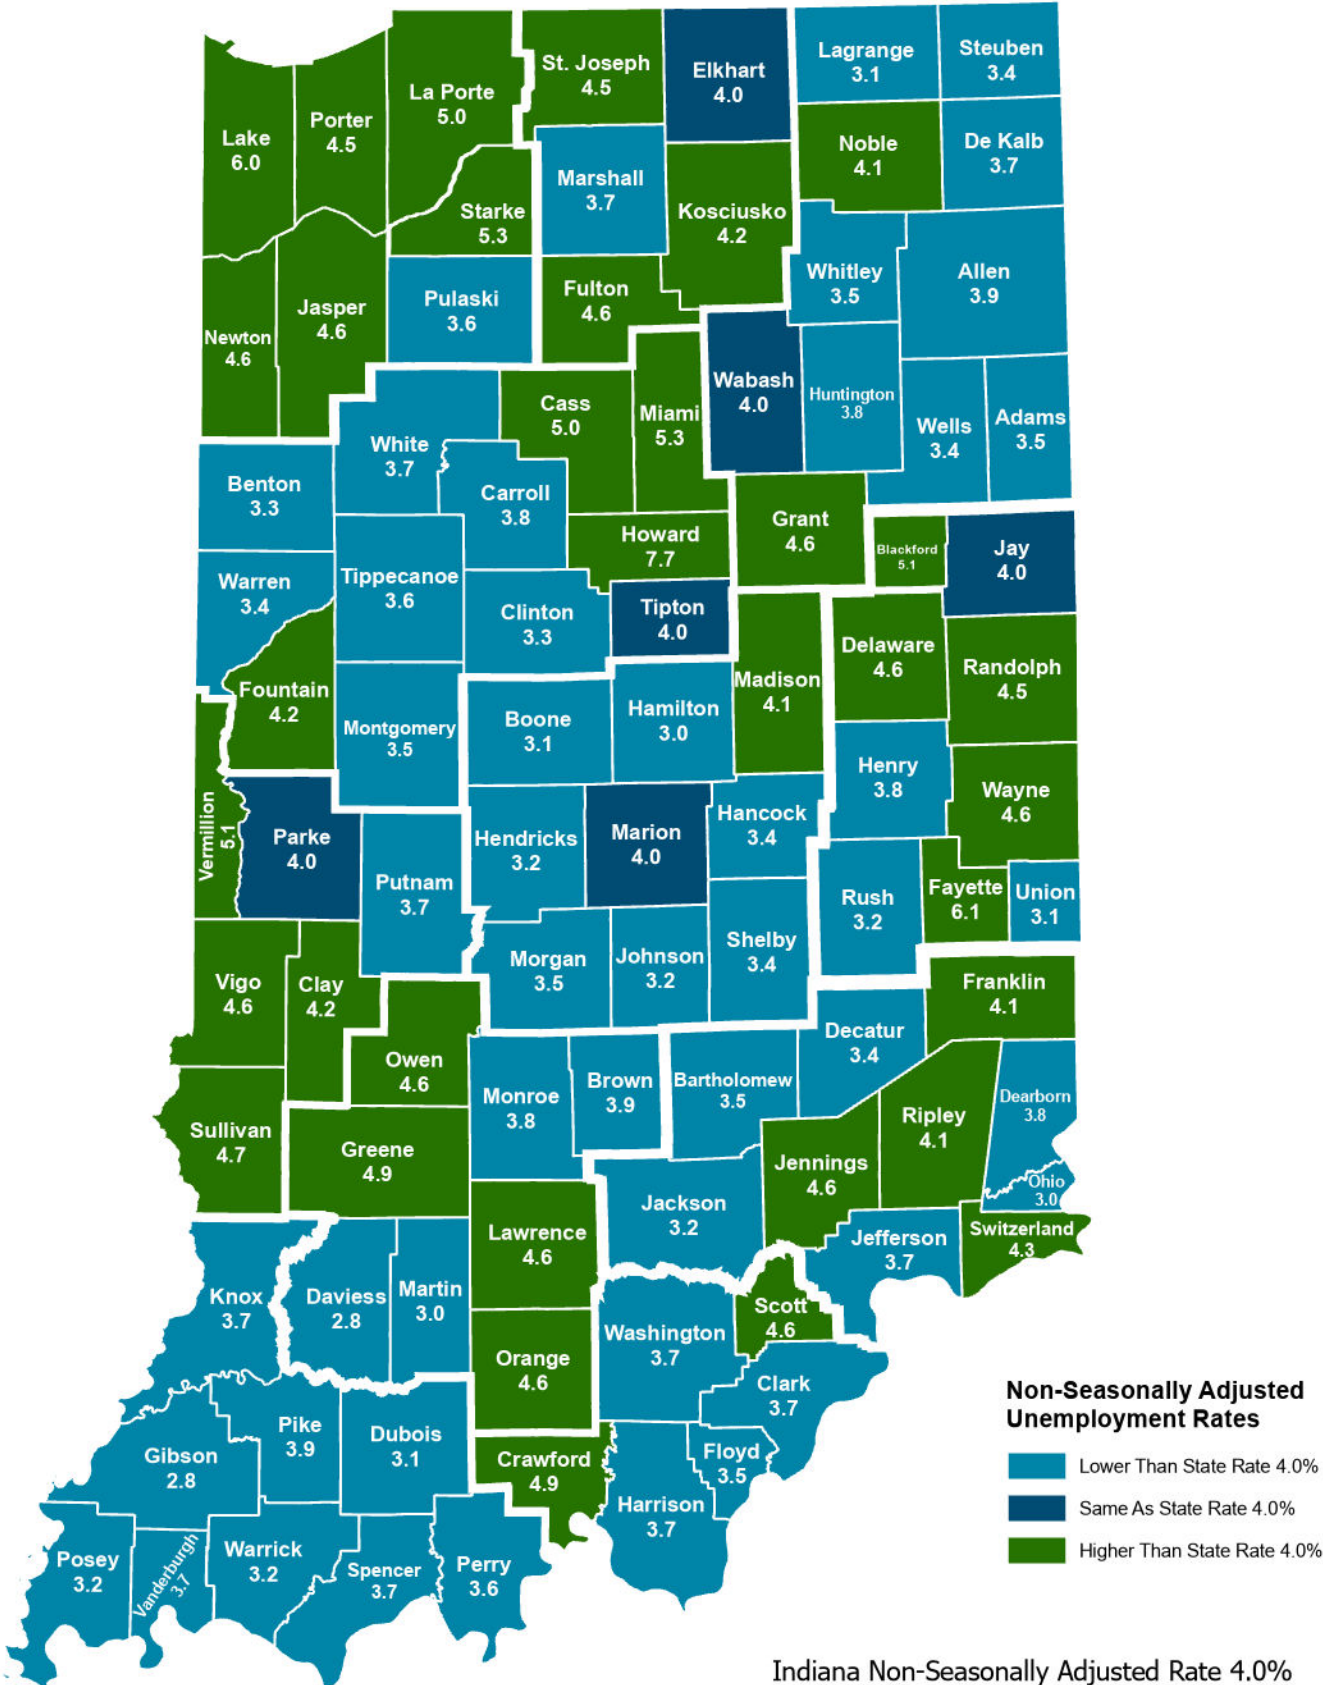

# County Unemployment Rates December 2024 - Non Seasonally Adjusted

Indiana Non-Seasonally Adjusted Rate 4.0%  
 Indiana Seasonally Adjusted Rate 4.5%  
 Source: DWD, Local Area Unemployment Statistics