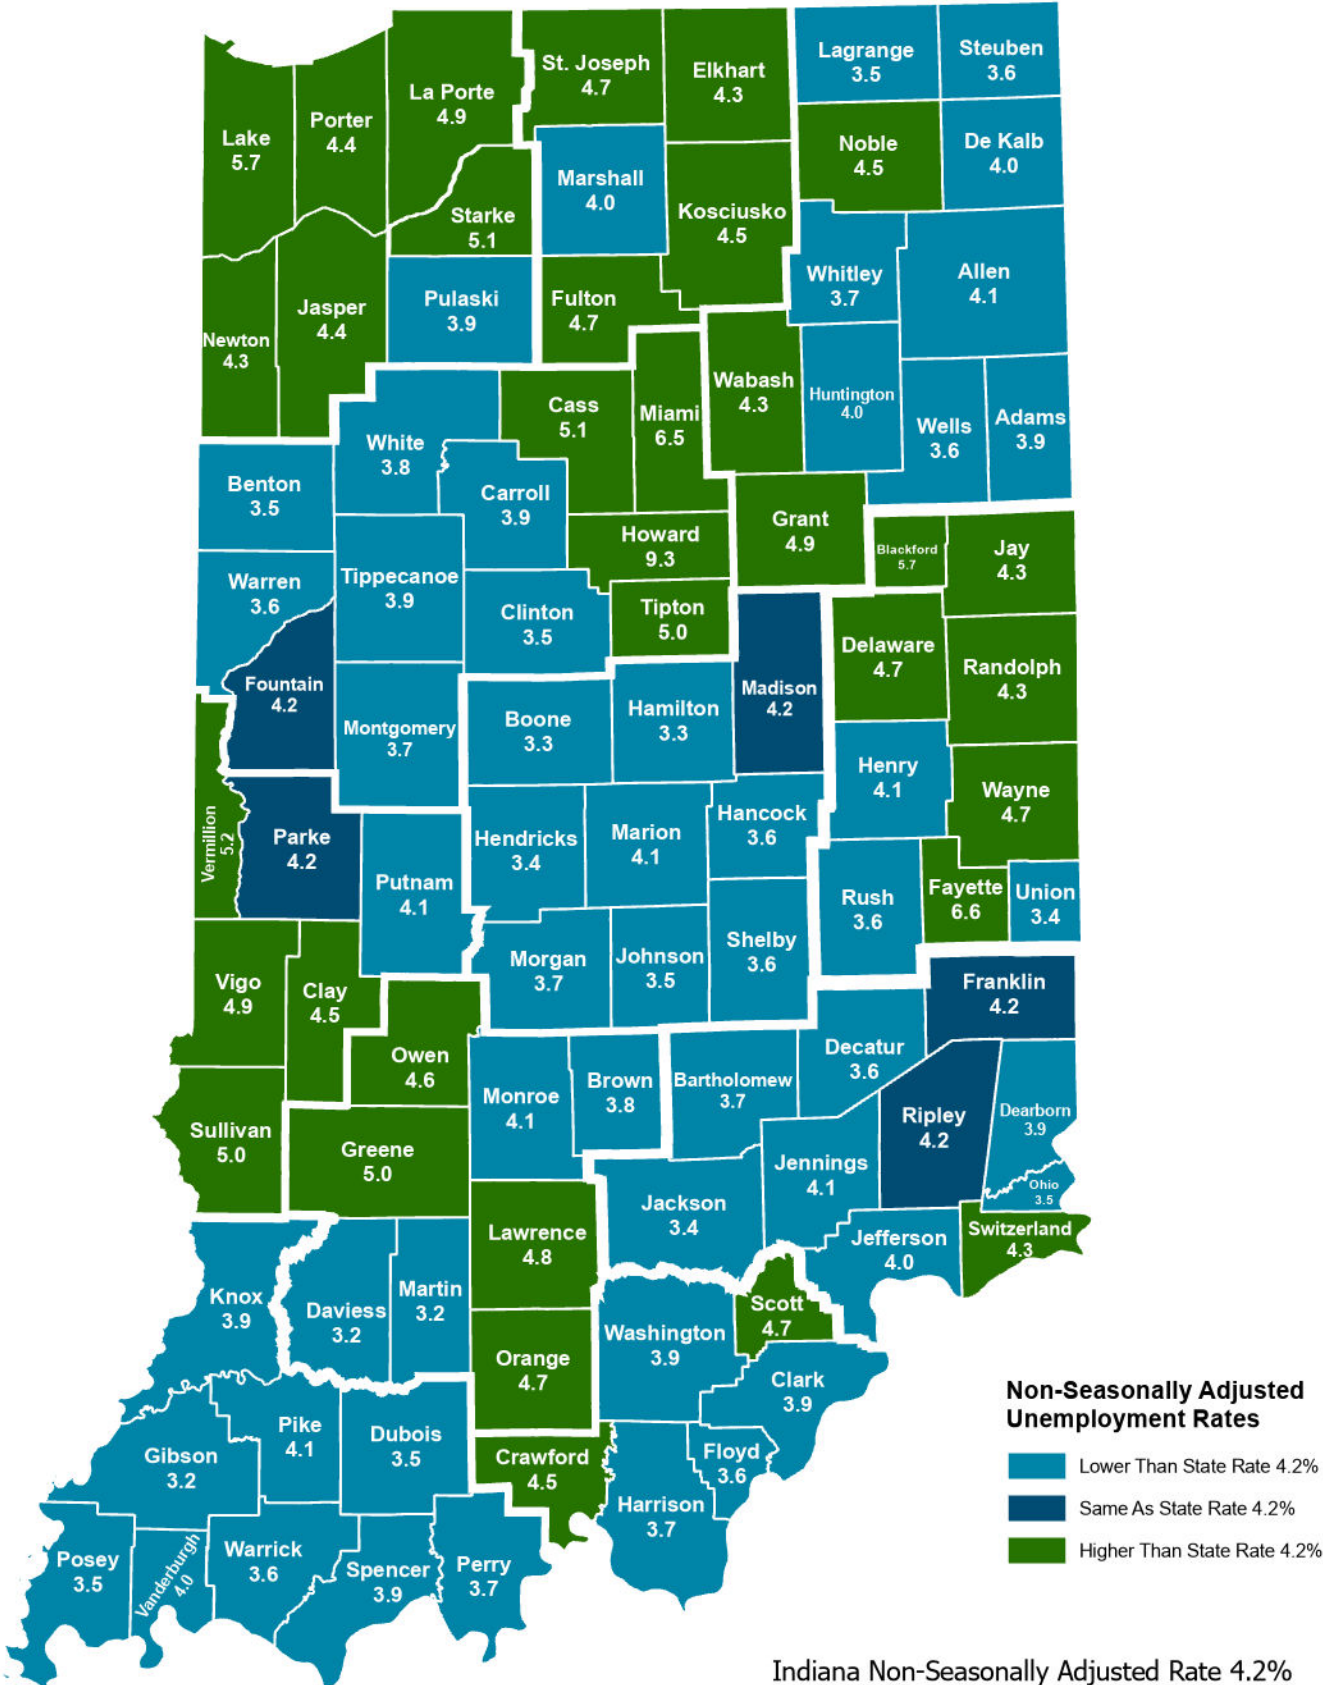

# County Unemployment Rates November 2024 - Non Seasonally Adjusted

Indiana Non-Seasonally Adjusted Rate 4.2%  
 Indiana Seasonally Adjusted Rate 4.4%  
 Source: DWD, Local Area Unemployment Statistics