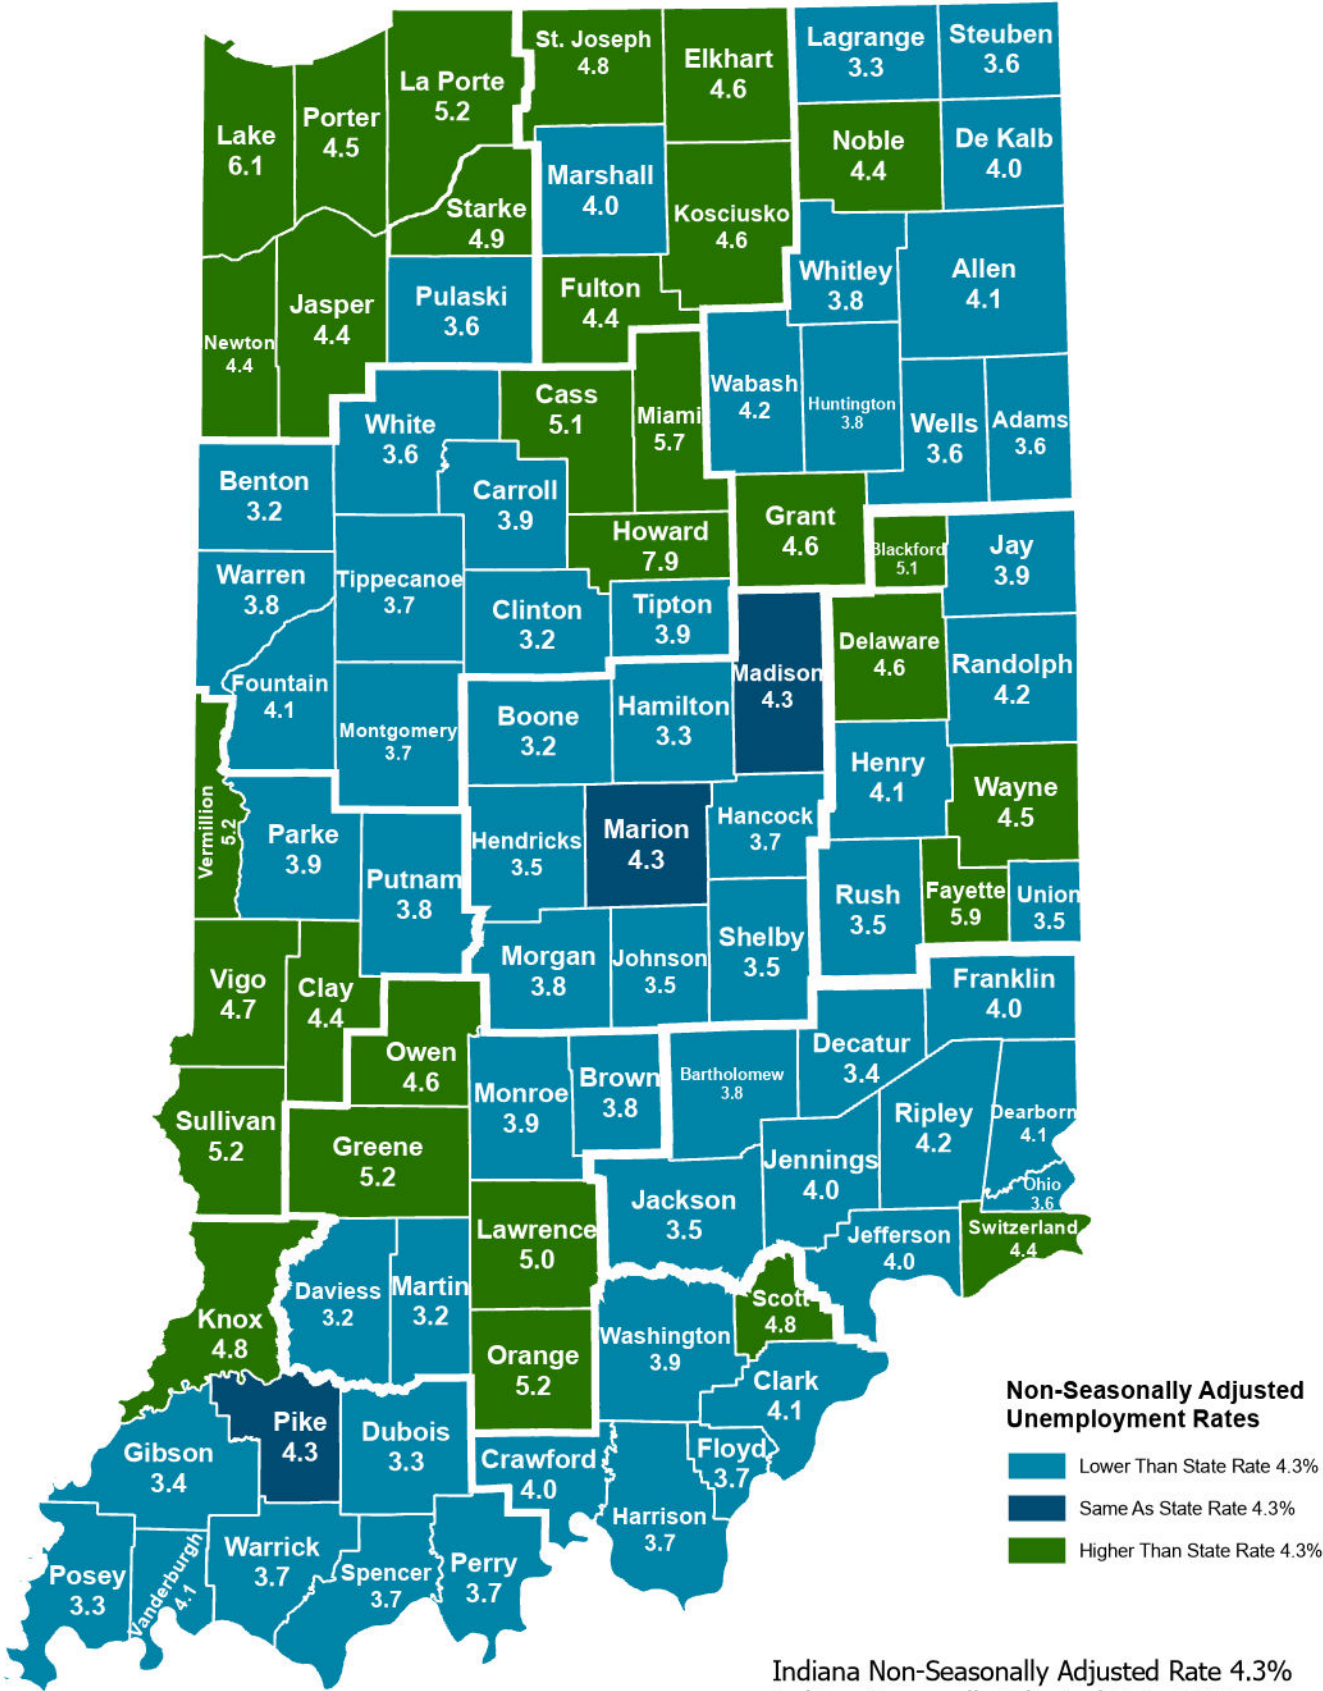

# County Unemployment Rates September 2024 - Non Seasonally Adjusted

Indiana Non-Seasonally Adjusted Rate 4.3%  
 Indiana Seasonally Adjusted Rate 4.3%  
 Source: DWD, Local Area Unemployment Statistics