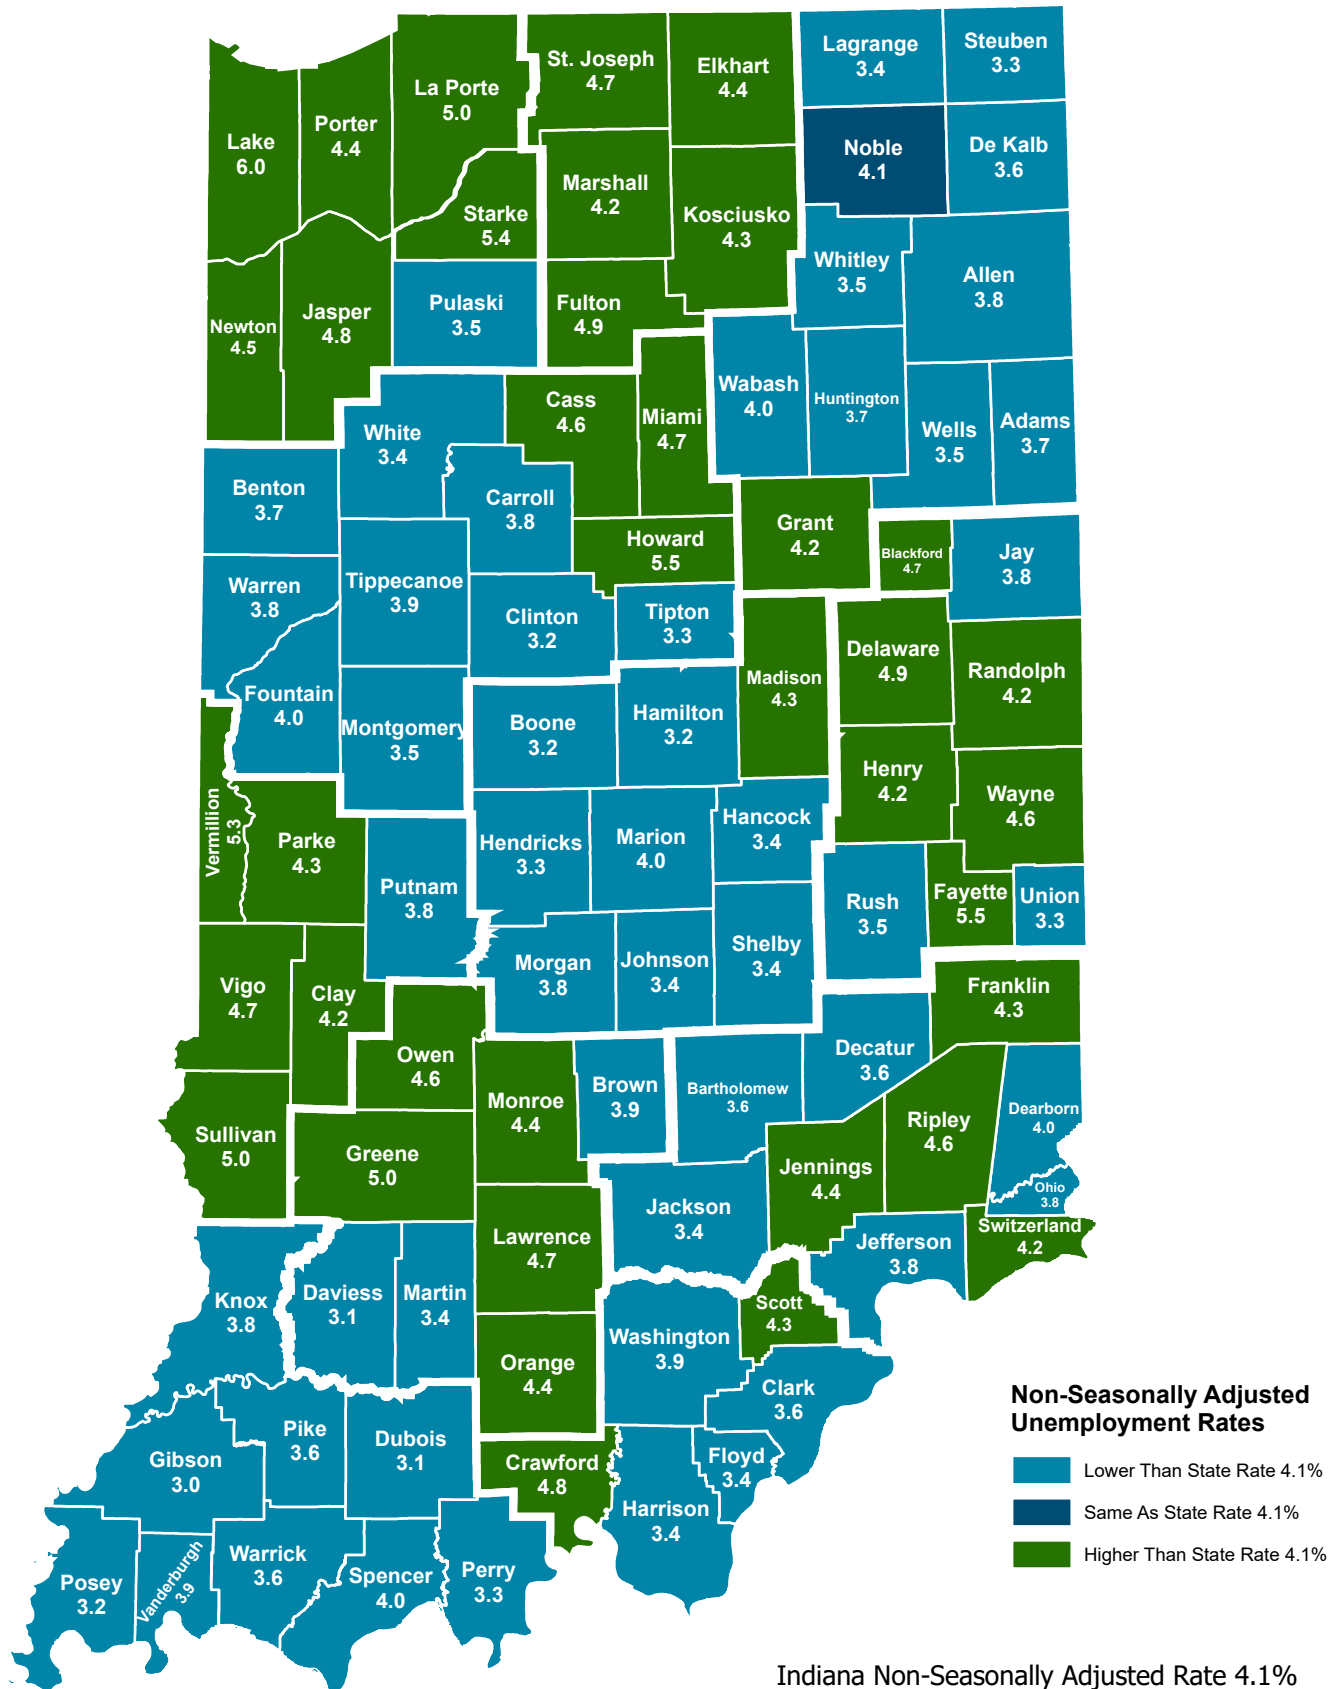

# County Unemployment Rates

## March 2024 - Non Seasonally Adjusted

Indiana Non-Seasonally Adjusted Rate 4.1%  
 Indiana Seasonally Adjusted Rate 3.5%  
 Source: DWD, Local Area Unemployment Statistics