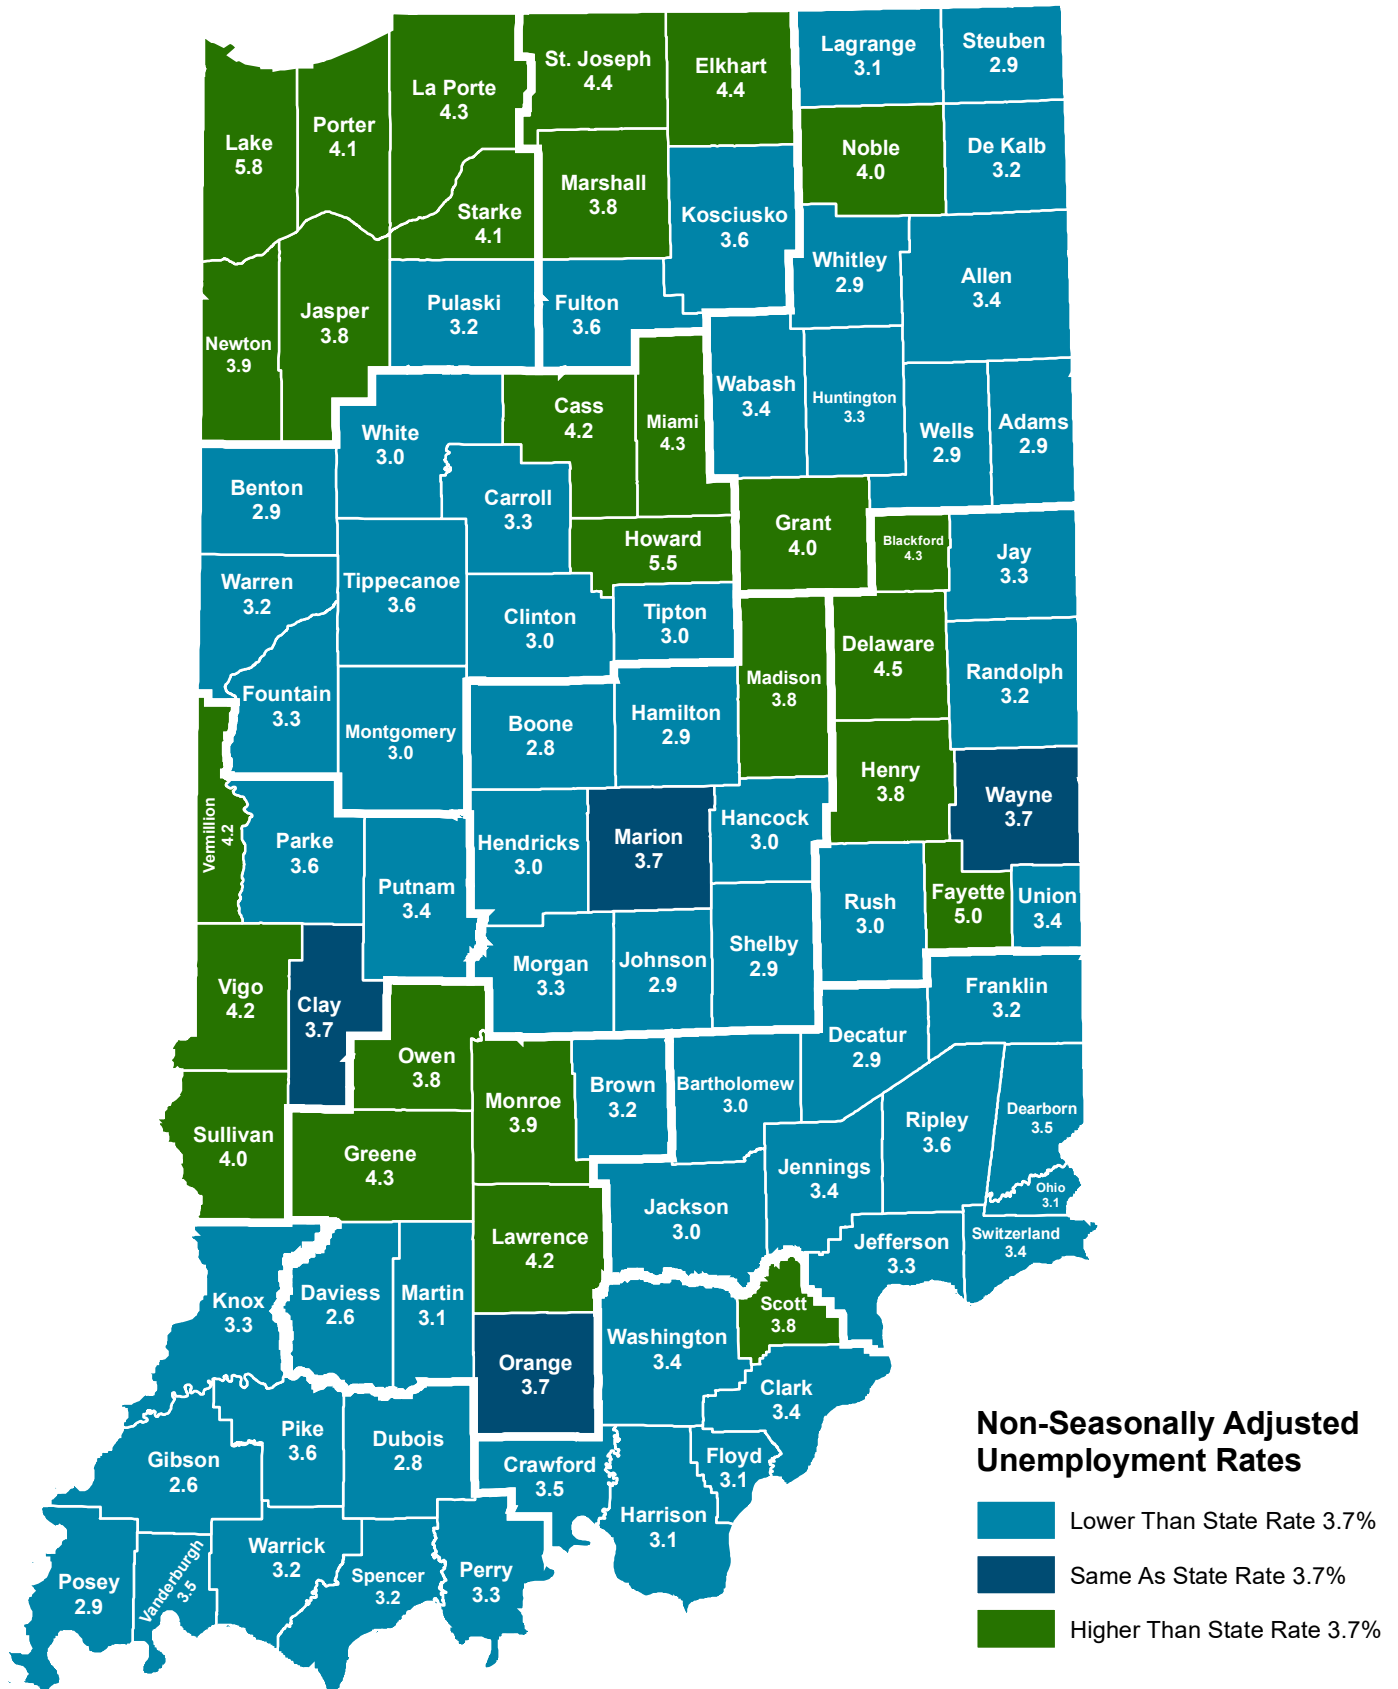

# County Unemployment Rates June 2023 - Non Seasonally Adjusted

Indiana Non-Seasonally Adjusted Rate 3.7%  
 Indiana Seasonally Adjusted Rate 3.2%  
 Source: DWD, Local Area Unemployment Statistics