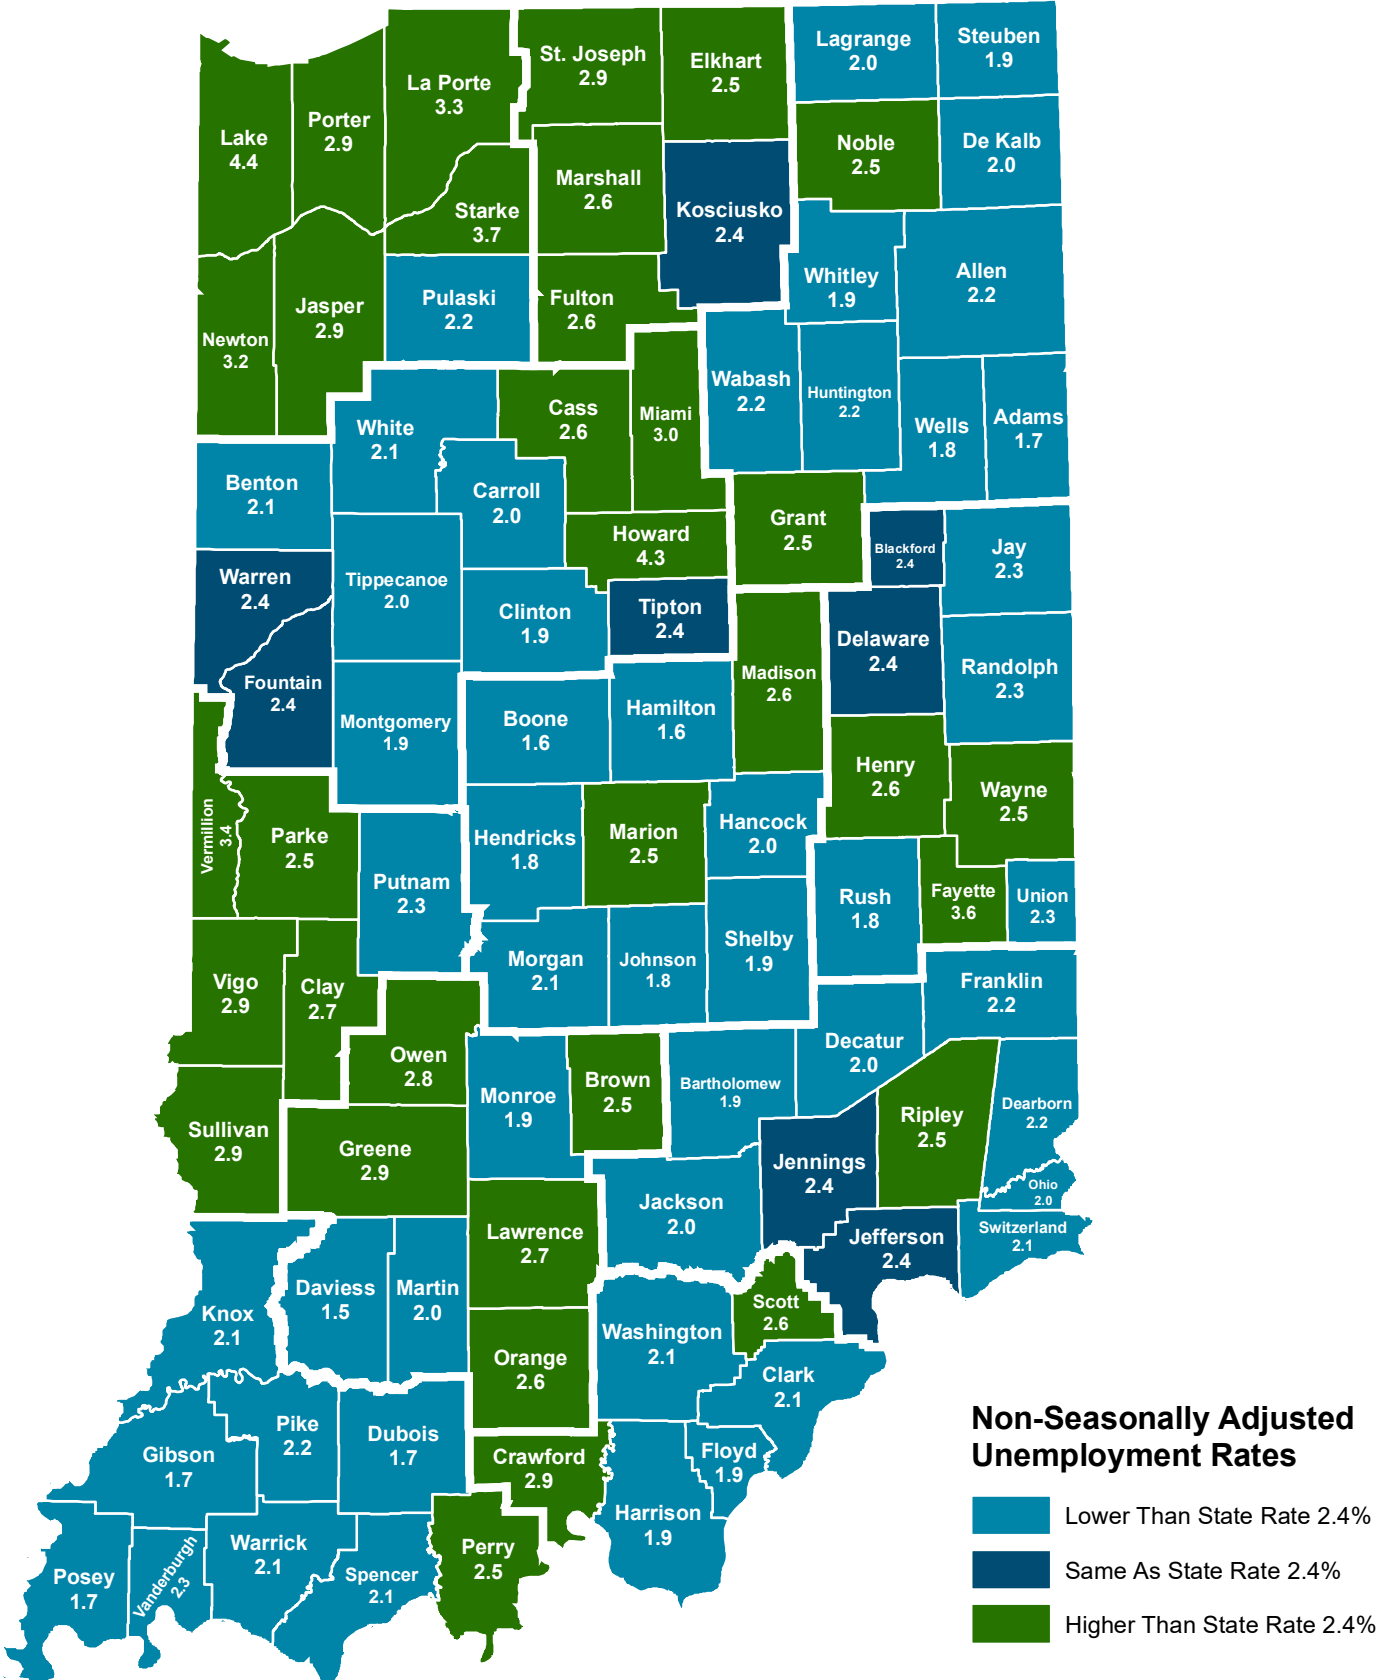

# County Unemployment Rates

## December 2022 - Non Seasonally Adjusted

Indiana Non-Seasonally Adjusted Rate 2.4%  
 Indiana Seasonally Adjusted Rate 3.1%  
 Source: DWD, Local Area Unemployment Statistics