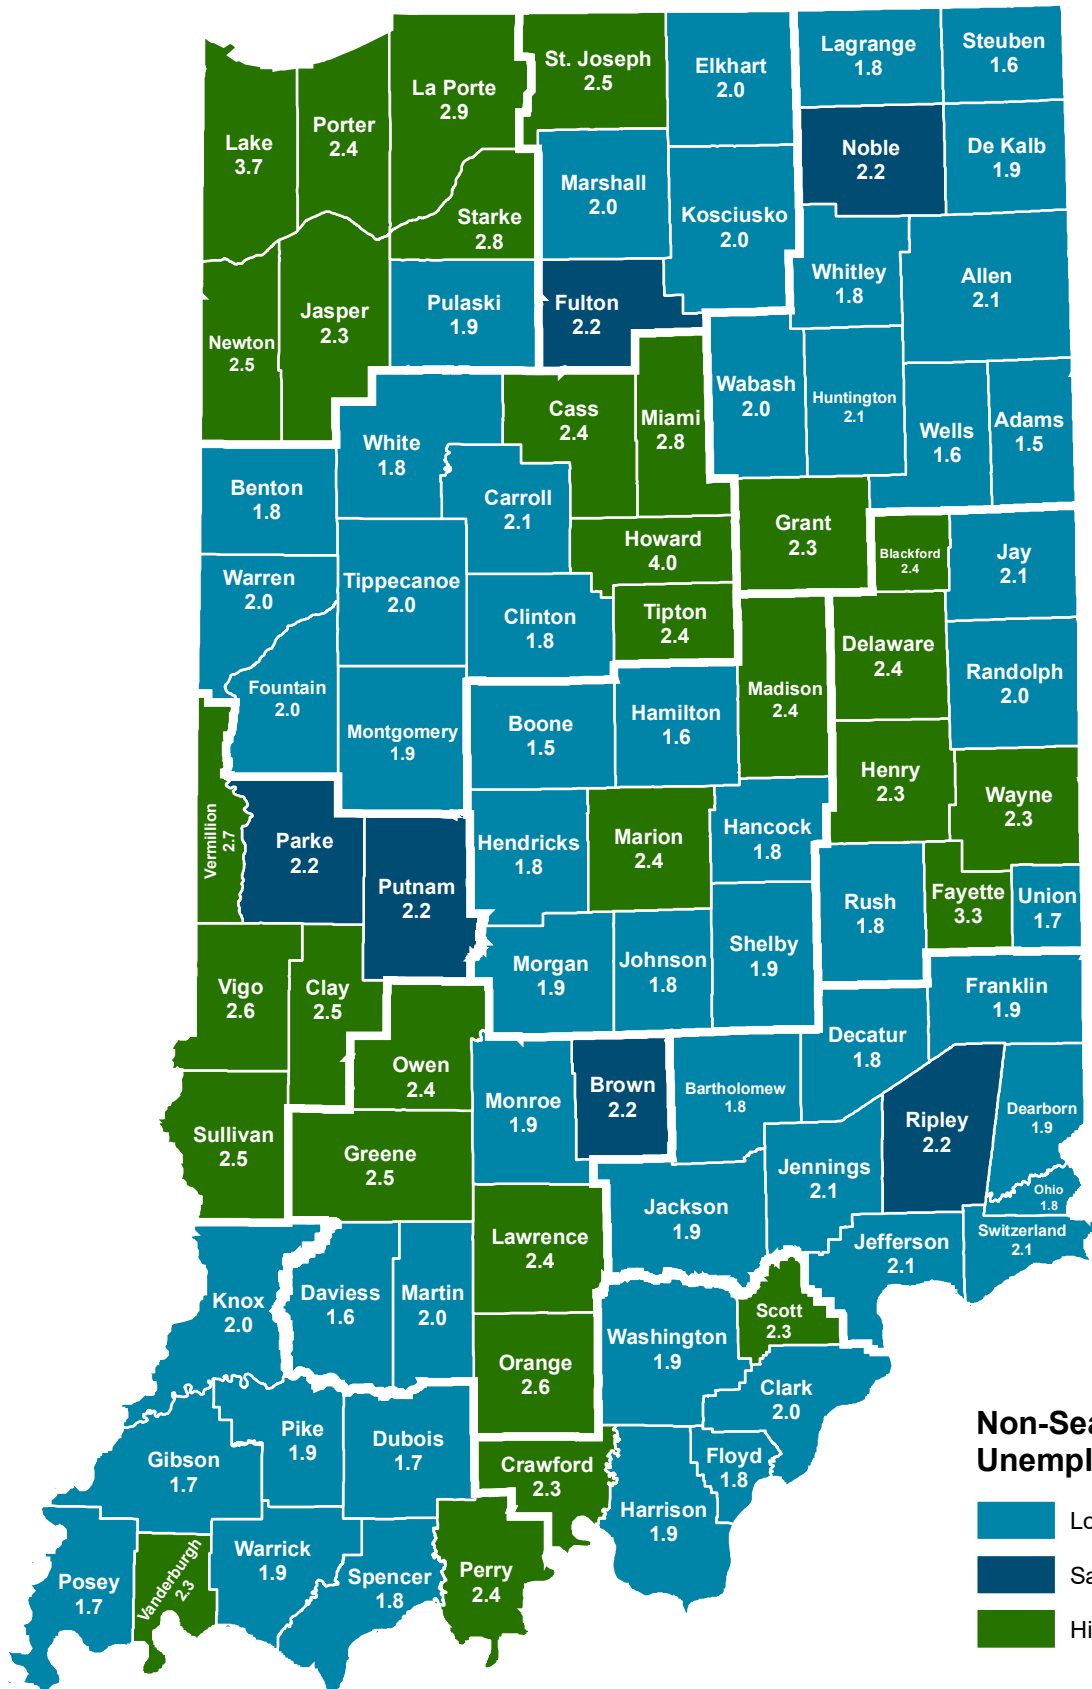

County Unemployment Rates September 2022 - Non Seasonally Adjusted

Non-Seasonally Adjusted Unemployment Rates

- Lower Than State Rate 2.2%
- Same As State Rate 2.2%
- Higher Than State Rate 2.2%

Indiana Non-Seasonally Adjusted Rate 2.2%
 Indiana Seasonally Adjusted Rate 2.8%
 Source: DWD, Local Area Unemployment Statistics