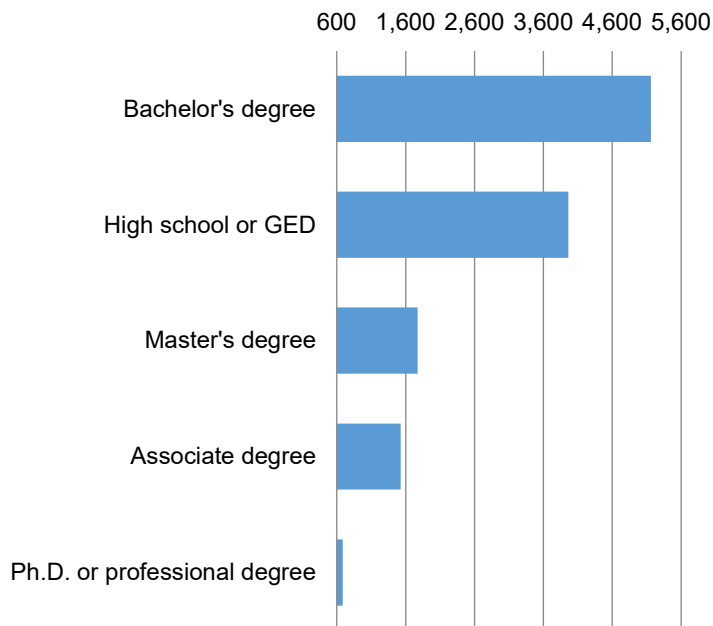

Job Postings by Education