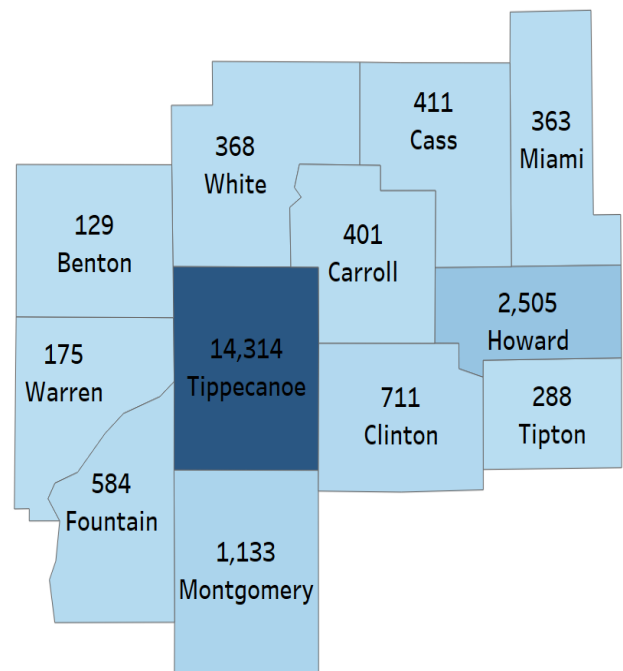

Location Advertised

Employability Skills	Ads	Occupational Skills	Ads	Certifications	Ads
Communication	6,597	Project Management	1,862	Valid Driver's License	1,364
Management	4,400	Merchandising	1,263	Registered Nurse (RN)	1,287
Customer Service	4,214	Nursing	1,162	Basic Life Support (BLS) Certification	554
Sales	3,039	Automation	1,029	Chartered Institute Of Management Accountants (CIMA)	540
Leadership	2,754	Marketing	1,014	Cardiopulmonary Resuscitation (CPR) Certification	532
Operations	2,733	Computer Science	956	Licensed Practical Nurse (LPN)	529
English Language	2,630	Agile Methodology	951	Certified Nursing Assistant (CNA)	284
Problem Solving	2,047	Auditing	909	CDL Class A License	253
Planning	1,939	Cash Register	676	Commercial Driver's License (CDL)	252
Detail Oriented	1,767	Housekeeping	650	Board Certified/Board Eligible	195

Source: Lightcast

Lightcast, formerly known as Emsi Burning Glass, uses proprietary job spidering technology to collect job postings from over 45,000+ sources to track currently active job postings and then publishes the data to Labor Insight. Job posting totals are de-duplicated based on employer name, job title and location, among other criteria, within a given time frame. A job posting may not necessarily imply the availability of a job.

For more regional labor market information, please contact your Regional Labor Market Analyst:

Cassie Janes
cjanes@dwd.in.gov
Kokomo, IN 46901