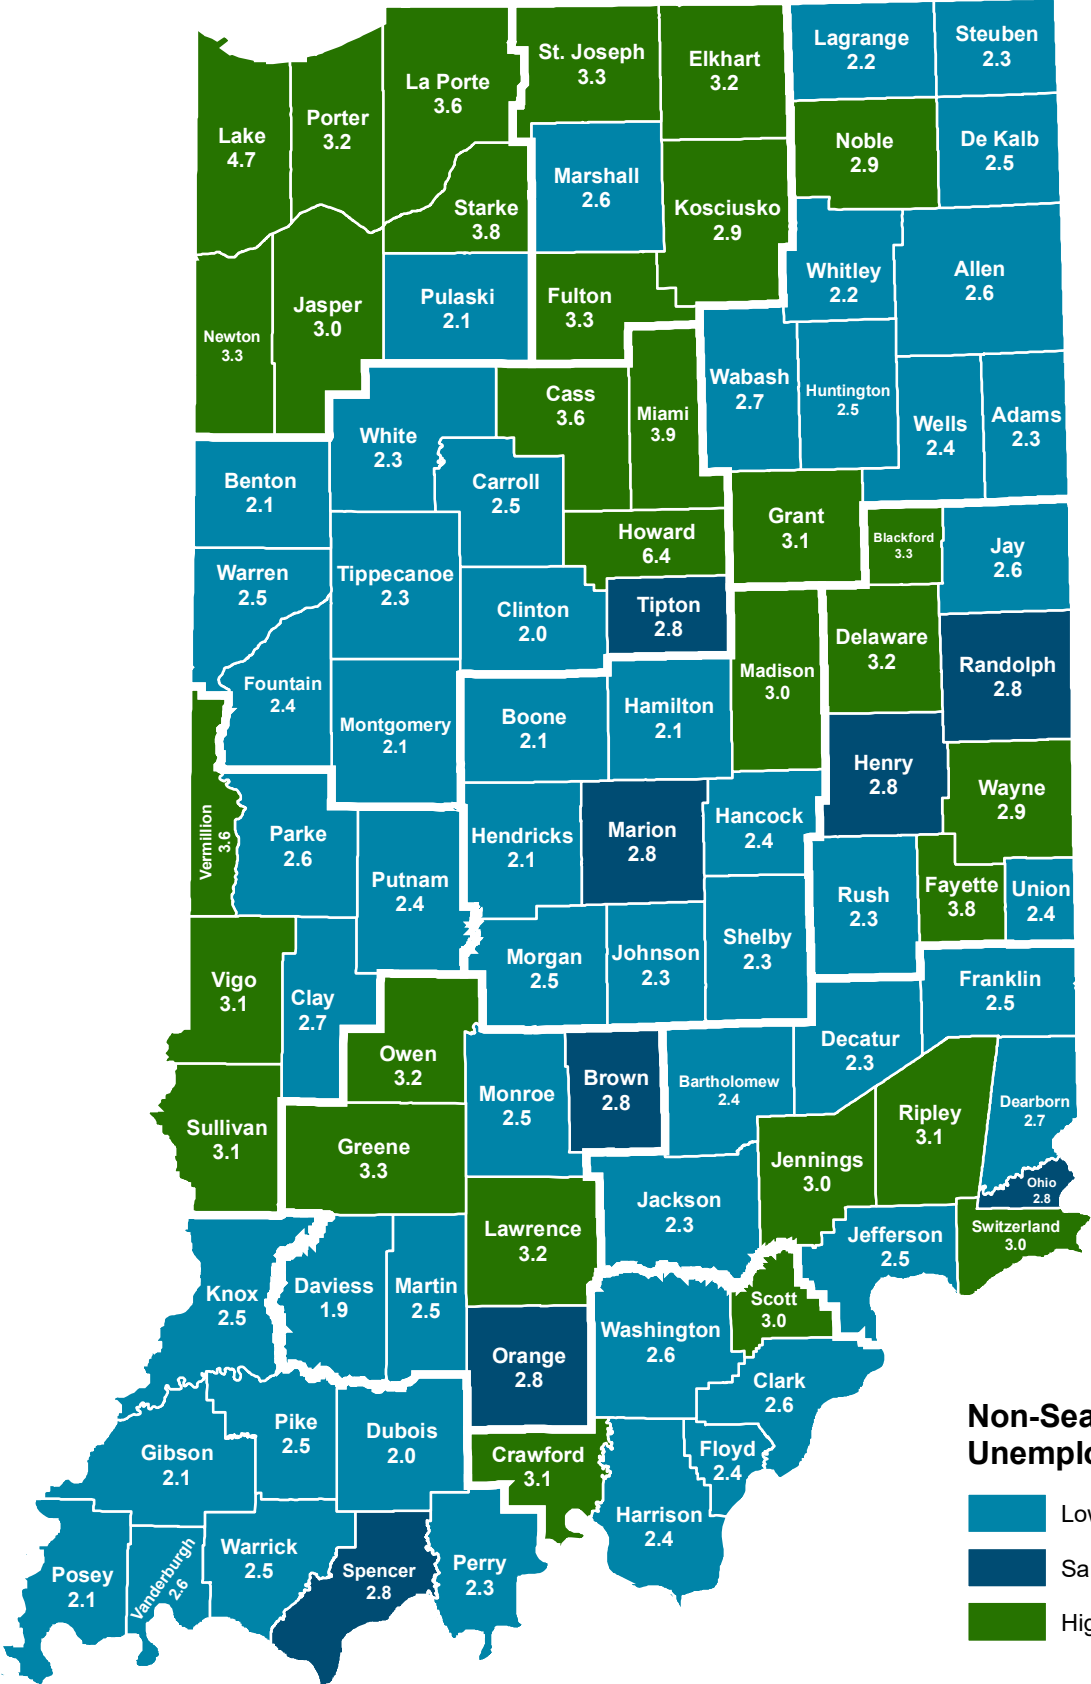

County Unemployment Rates December 2023 - Non Seasonally Adjusted

Non-Seasonally Adjusted Unemployment Rates

- Lower Than State Rate 2.8%
- Same As State Rate 2.8%
- Higher Than State Rate 2.8%

Indiana Non-Seasonally Adjusted Rate 2.8%
 Indiana Seasonally Adjusted Rate 3.6%
 Source: DWD, Local Area Unemployment Statistics