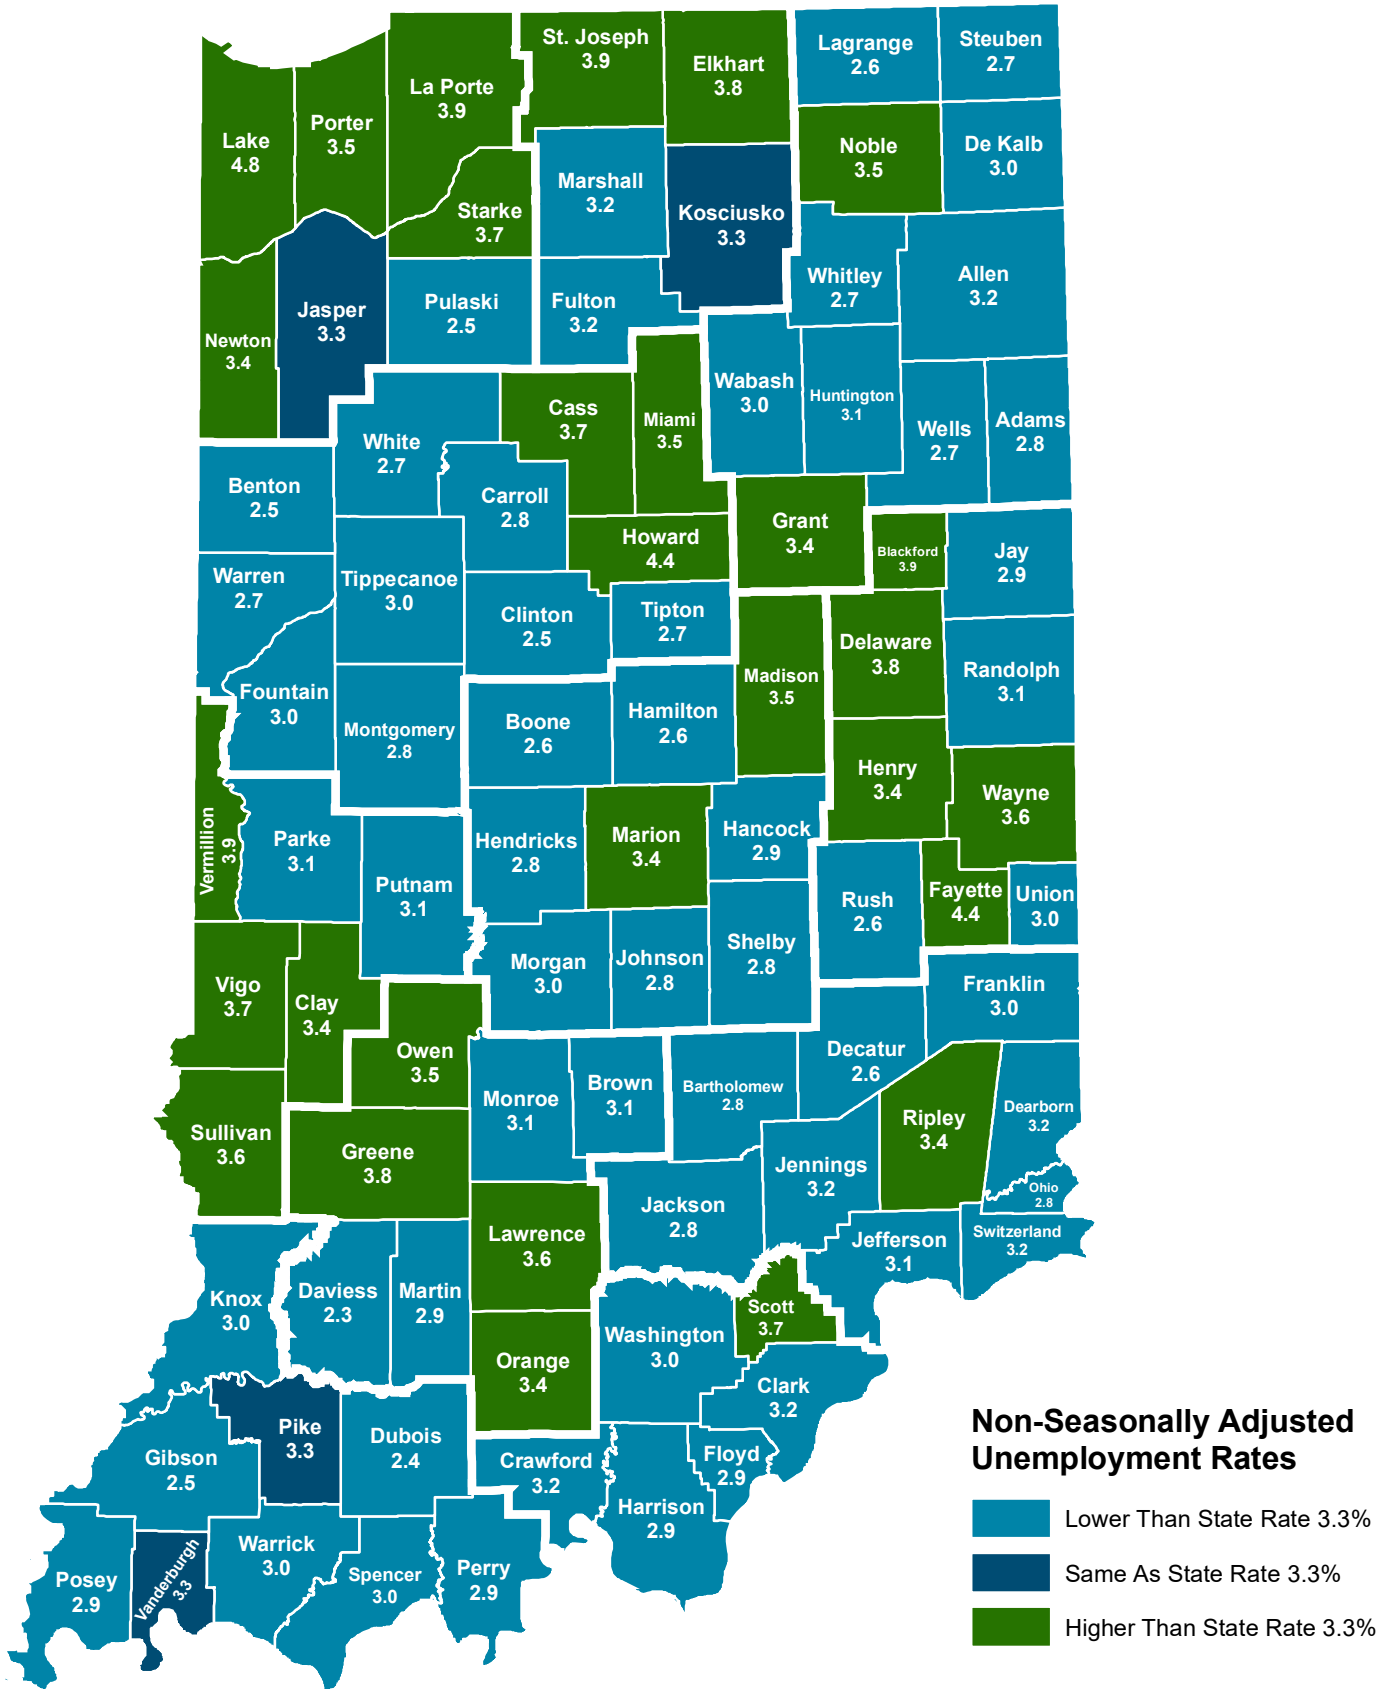

County Unemployment Rates

September 2023 - Non Seasonally Adjusted

Indiana Non-Seasonally Adjusted Rate 3.3%
Indiana Seasonally Adjusted Rate 3.6%
Source: DWD, Local Area Unemployment Statistics