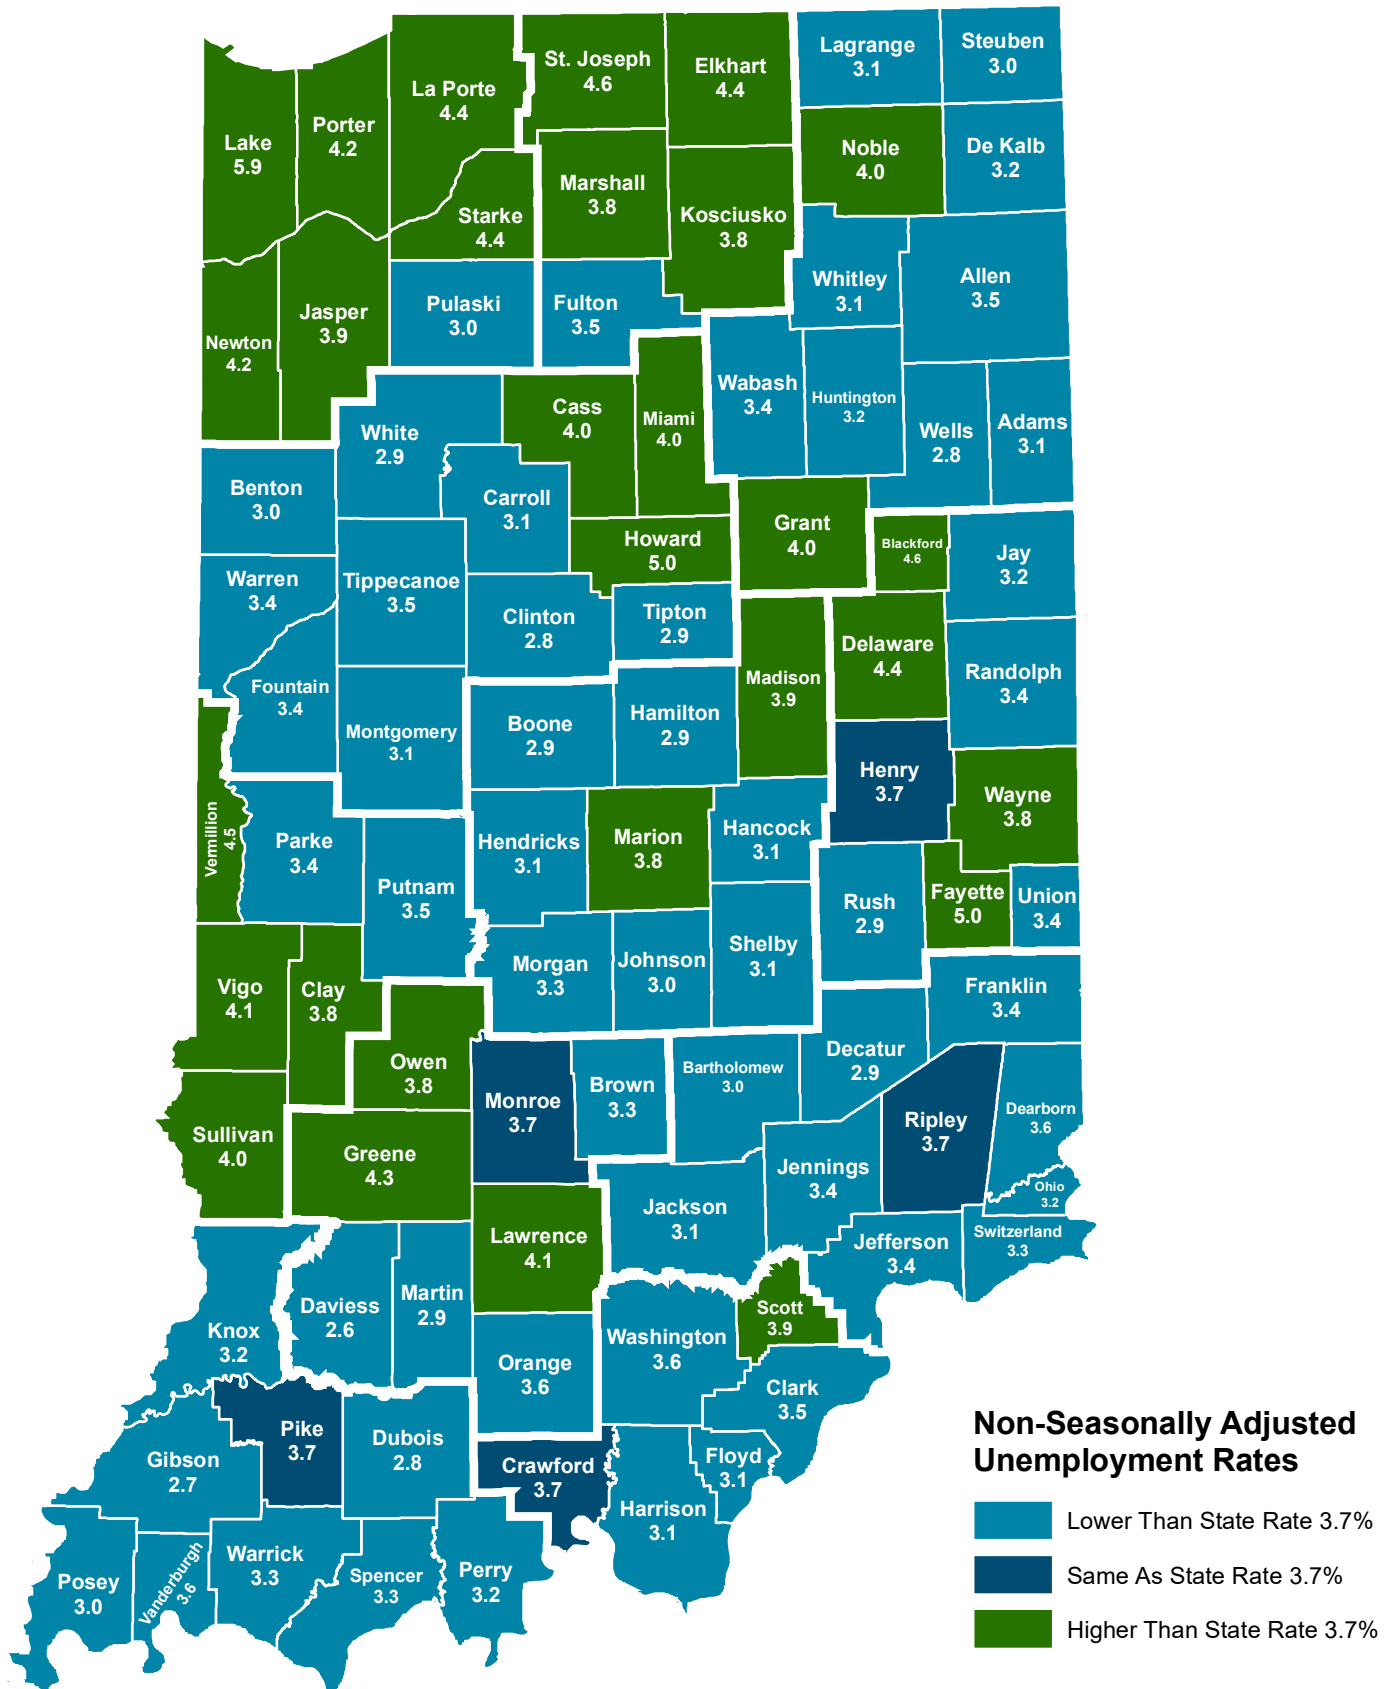

County Unemployment Rates August 2023 - Non Seasonally Adjusted

Indiana Non-Seasonally Adjusted Rate 3.7%
 Indiana Seasonally Adjusted Rate 3.4%
 Source: DWD, Local Area Unemployment Statistics