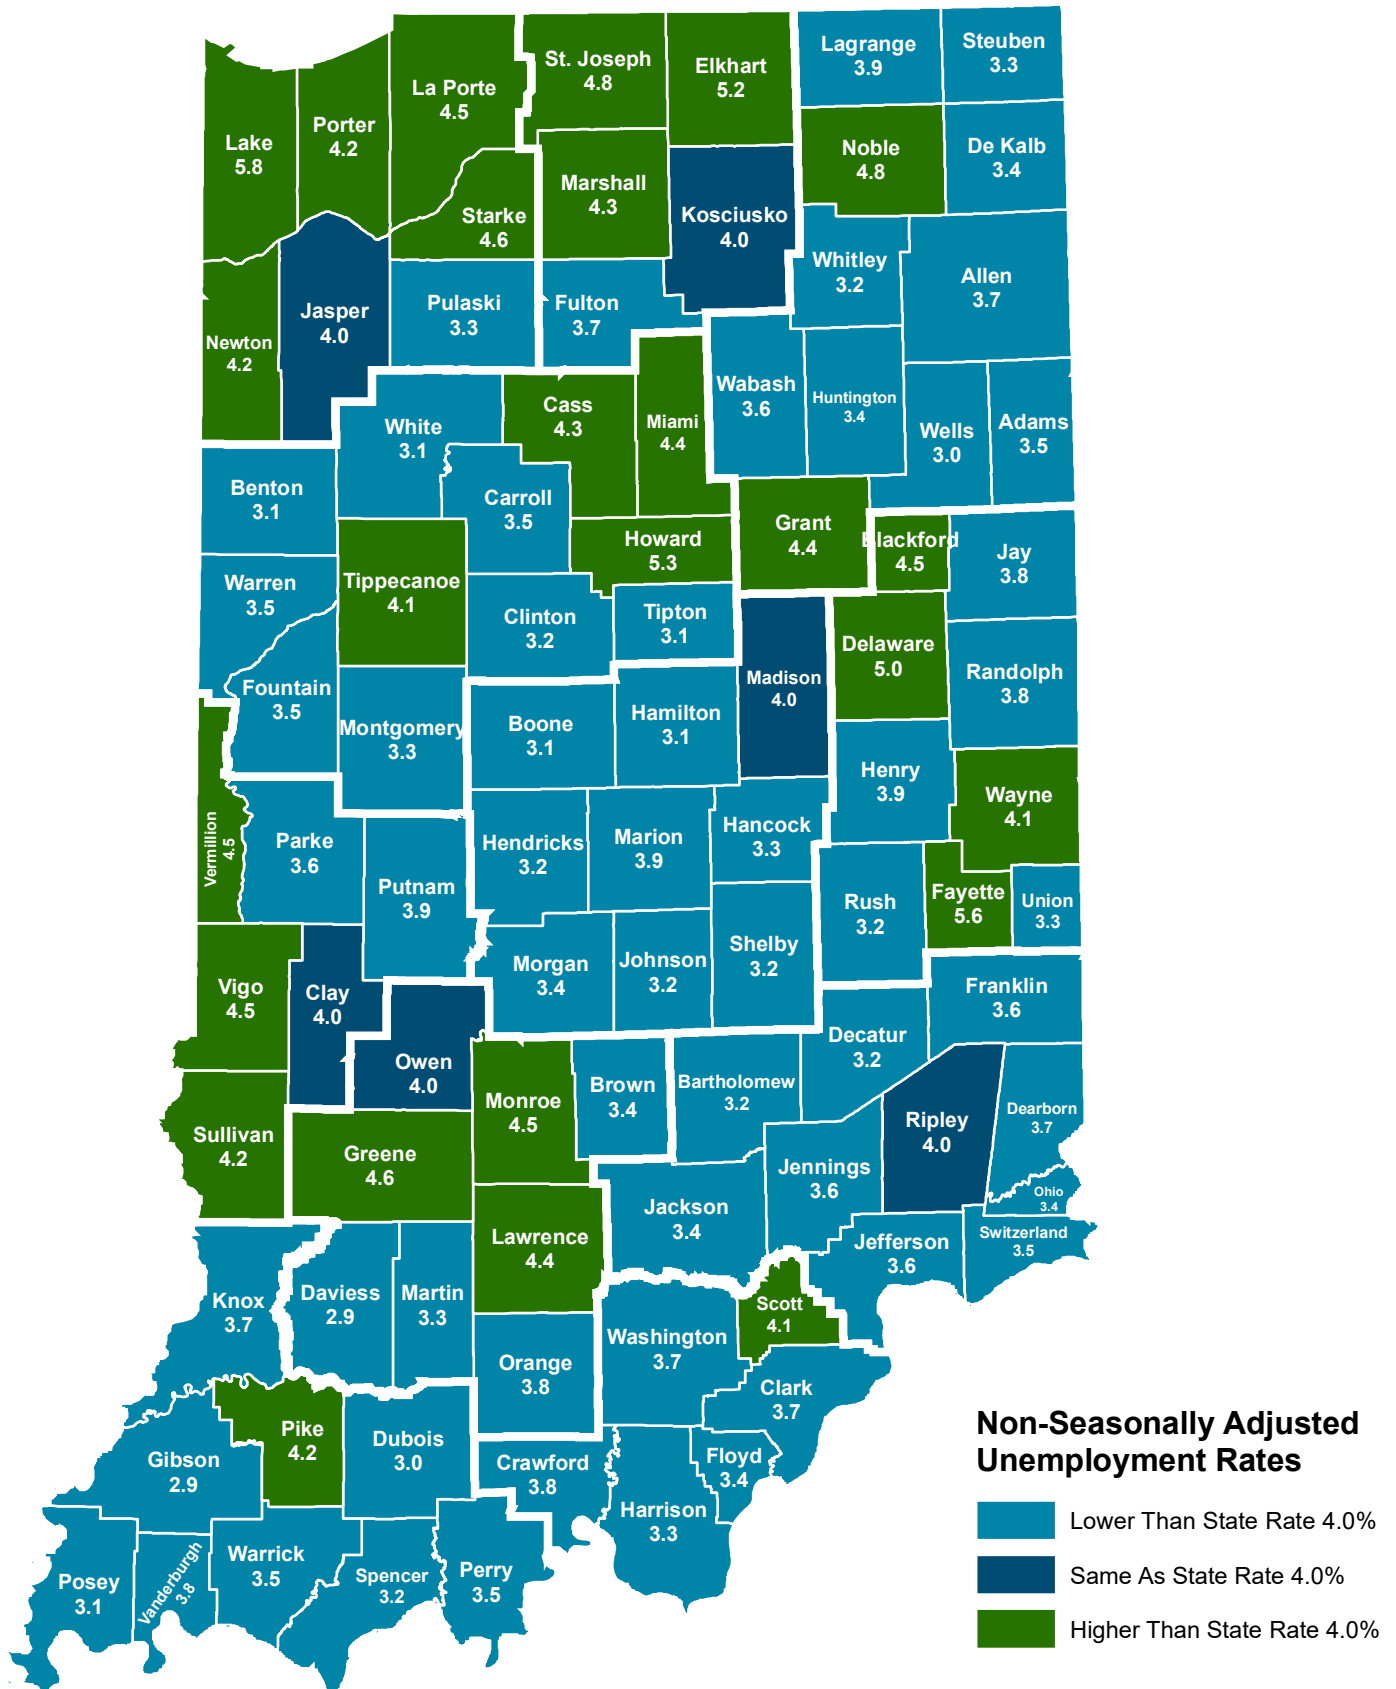

County Unemployment Rates July 2023 - Non Seasonally Adjusted

Indiana Non-Seasonally Adjusted Rate 4.0%
 Indiana Seasonally Adjusted Rate 3.3%
 Source: DWD, Local Area Unemployment Statistics