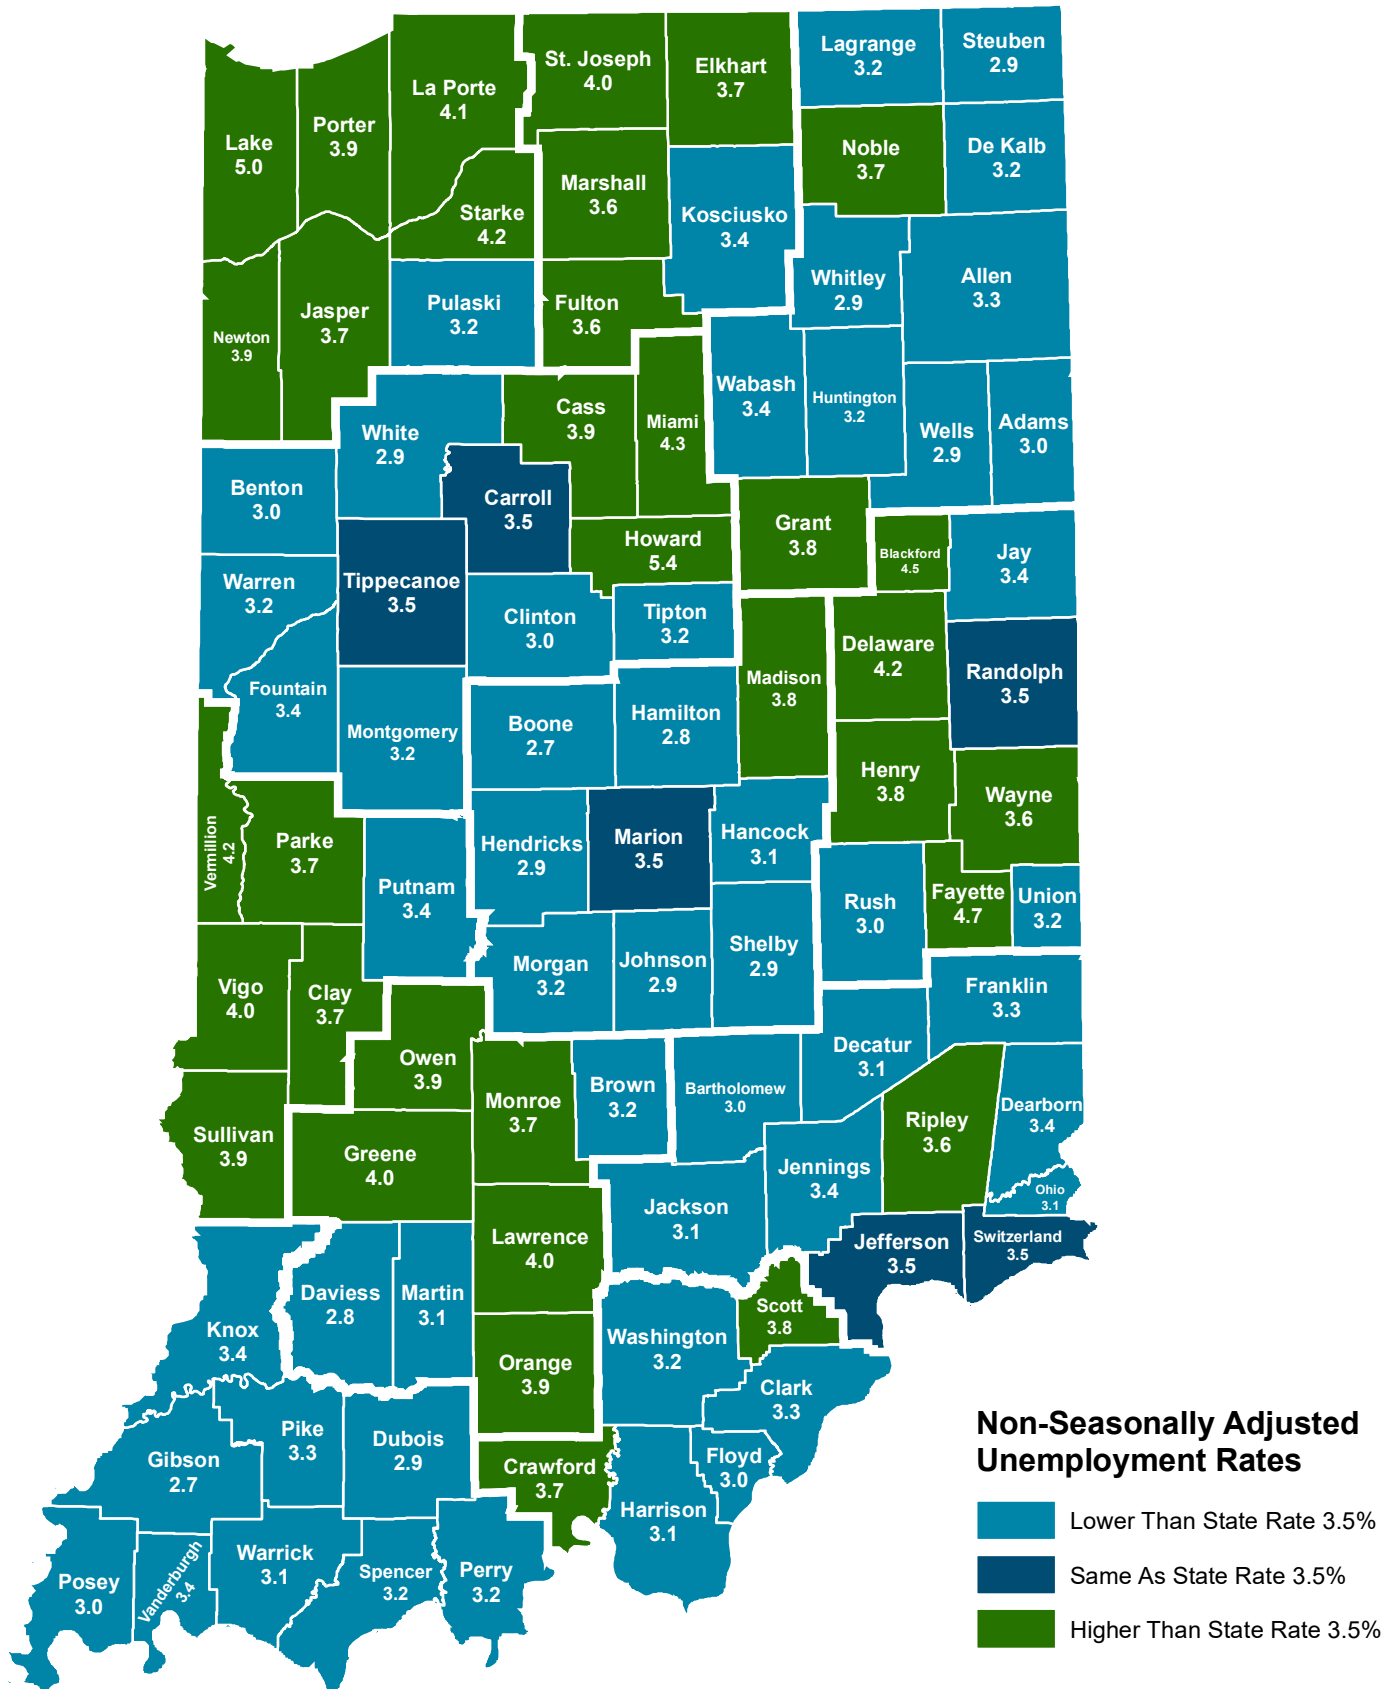

County Unemployment Rates May 2023 - Non Seasonally Adjusted

Indiana Non-Seasonally Adjusted Rate 3.5%
 Indiana Seasonally Adjusted Rate 3.1%
 Source: DWD, Local Area Unemployment Statistics