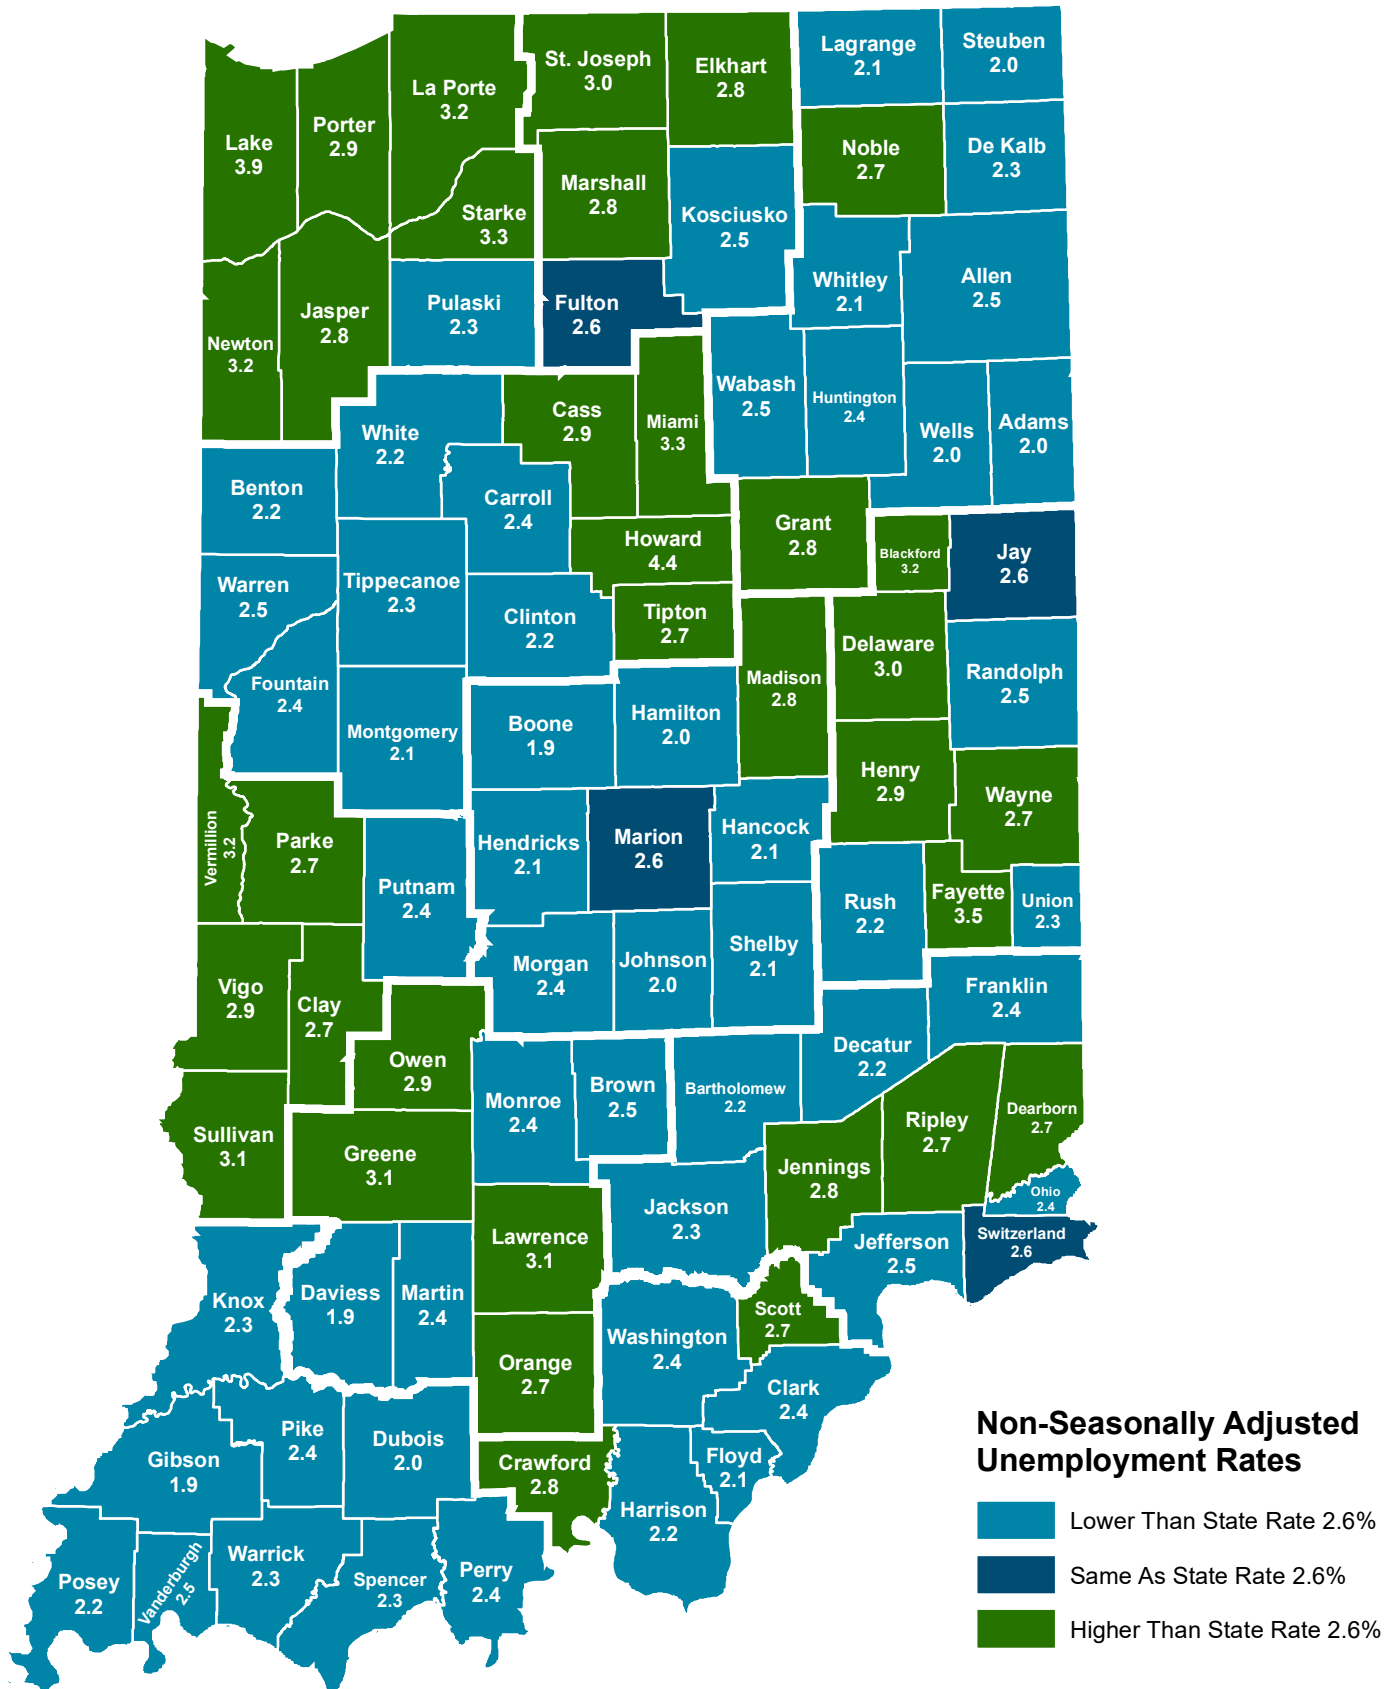

# County Unemployment Rates April 2023 - Non Seasonally Adjusted

Indiana Non-Seasonally Adjusted Rate 2.6%  
 Indiana Seasonally Adjusted Rate 3.0%  
 Source: DWD, Local Area Unemployment Statistics