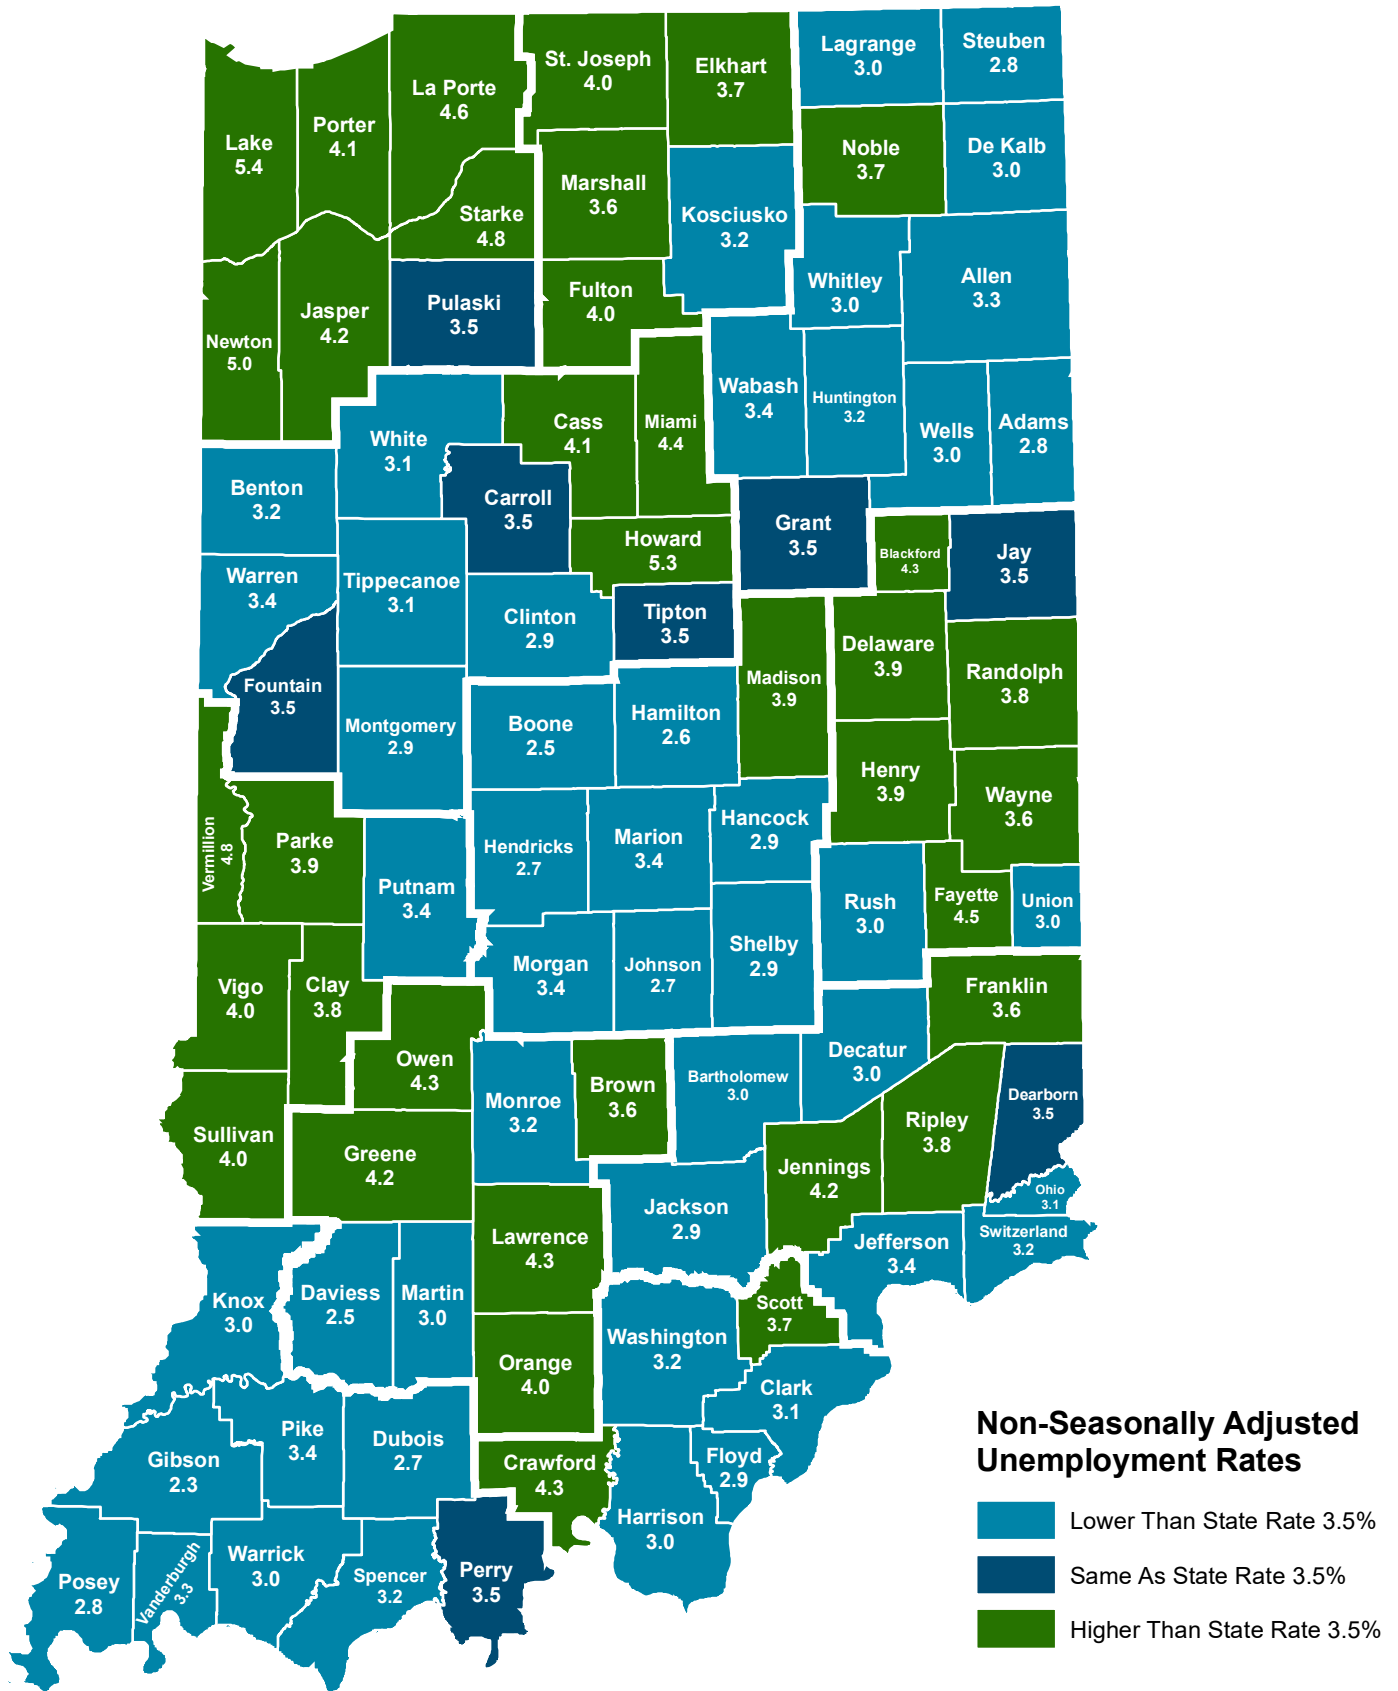

County Unemployment Rates

March 2023 - Non Seasonally Adjusted

Indiana Non-Seasonally Adjusted Rate 3.5%
 Indiana Seasonally Adjusted Rate 3.1%
 Source: DWD, Local Area Unemployment Statistics