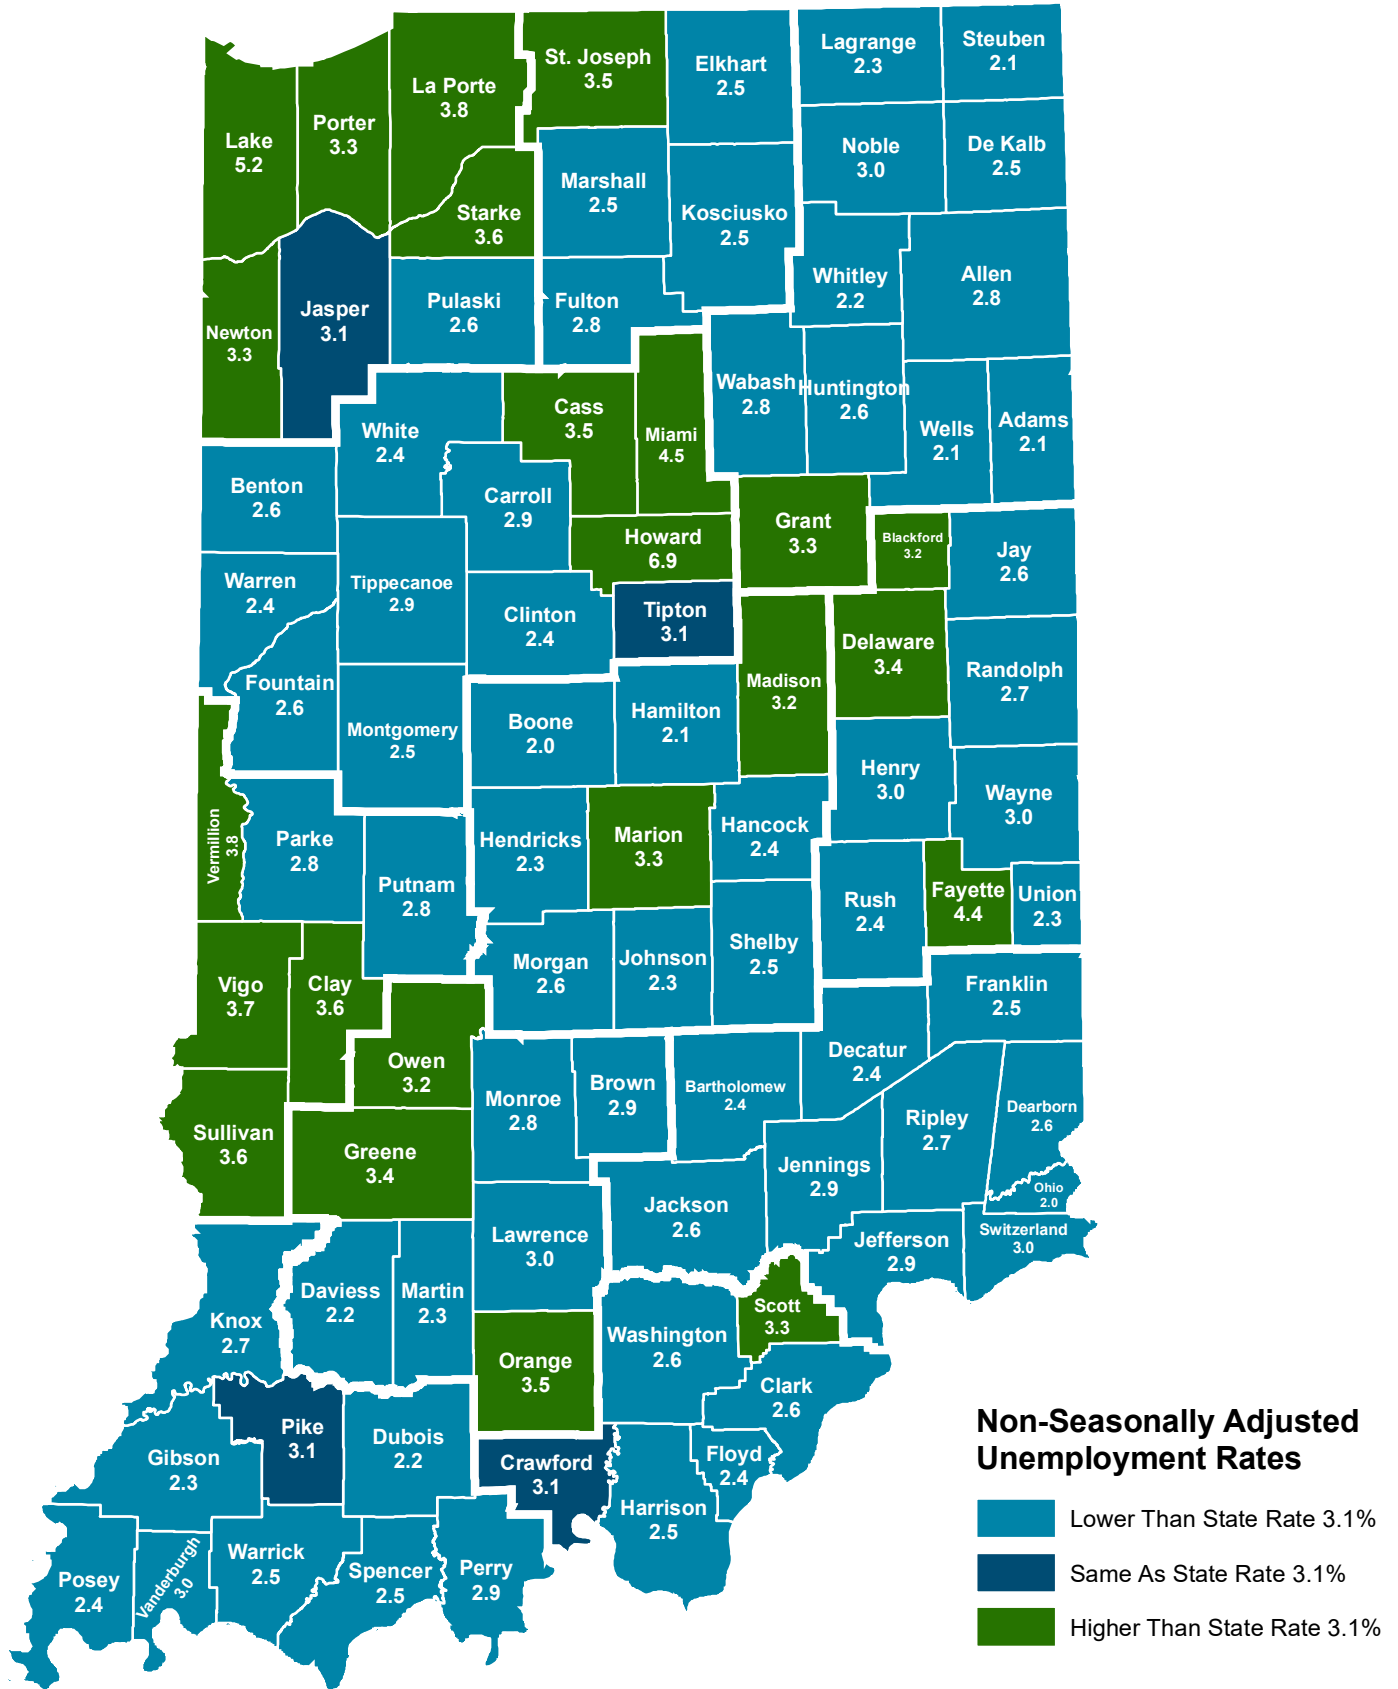

# County Unemployment Rates August 2022 - Non Seasonally Adjusted

Indiana Non-Seasonally Adjusted Rate 3.1%  
 Indiana Seasonally Adjusted Rate 2.8%  
 Source: DWD, Local Area Unemployment Statistics