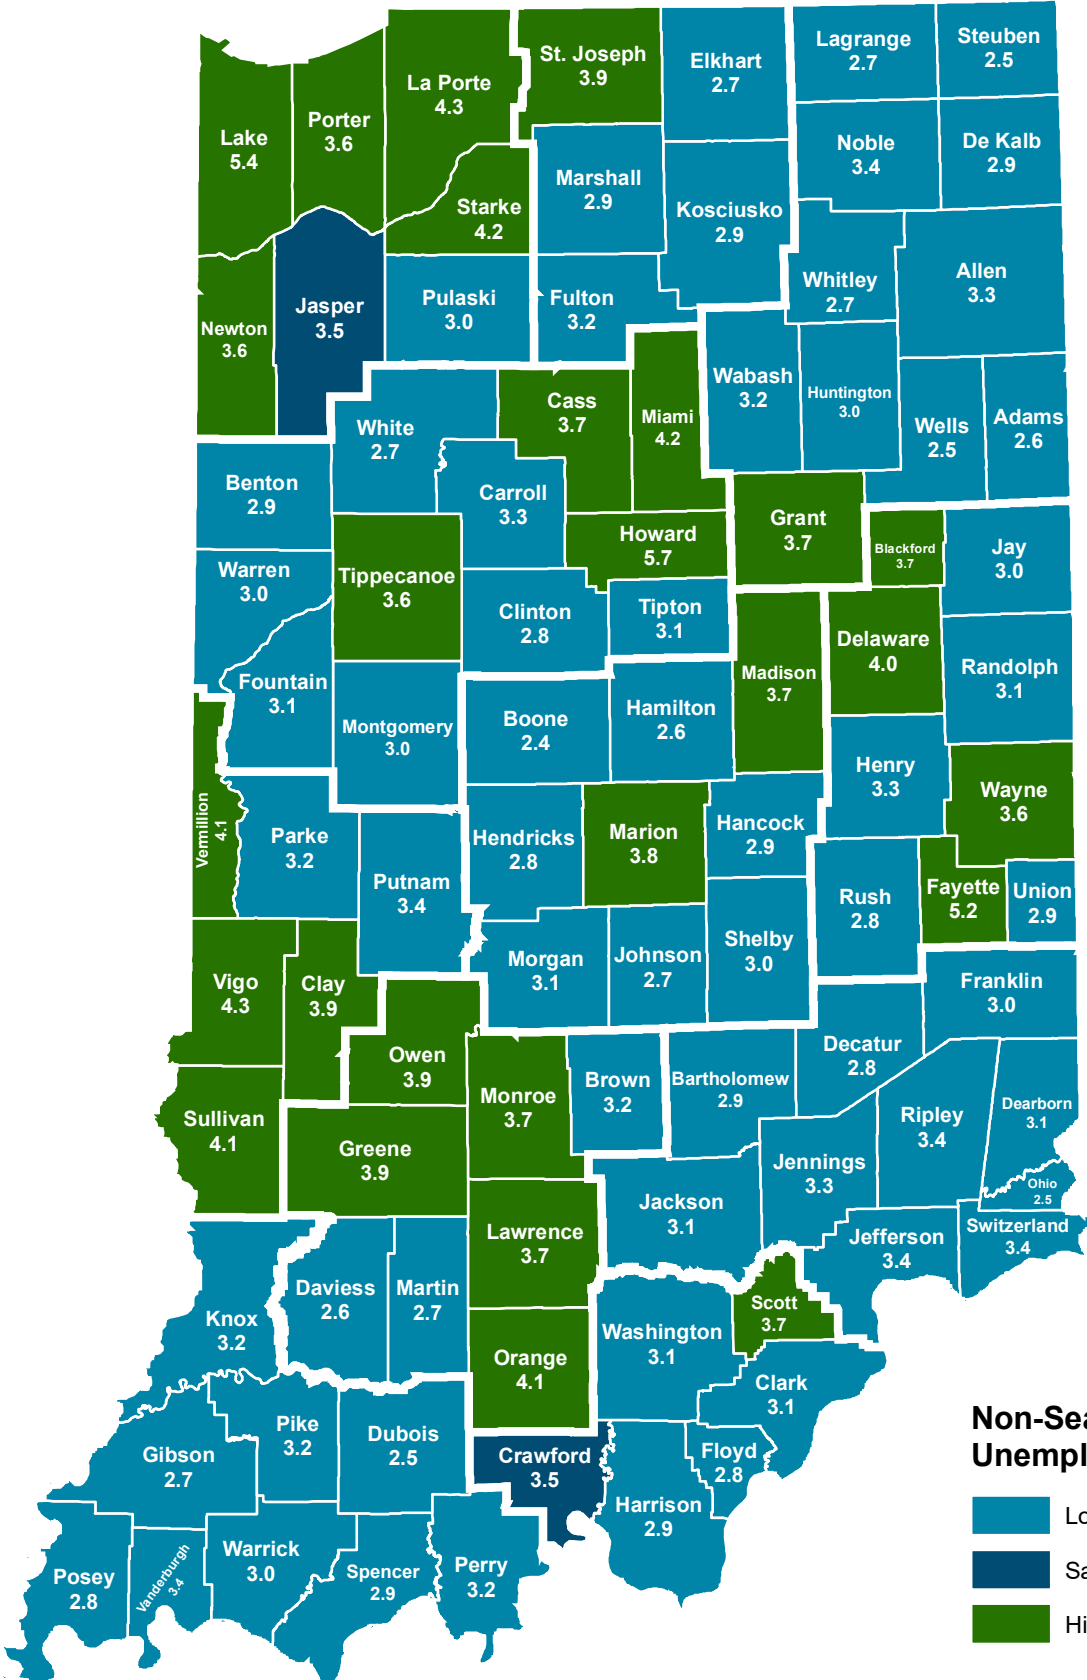

County Unemployment Rates July 2022 - Non Seasonally Adjusted

Non-Seasonally Adjusted Unemployment Rates

- Lower Than State Rate 3.5%
- Same As State Rate 3.5%
- Higher Than State Rate 3.5%

Indiana Non-Seasonally Adjusted Rate 3.5%
 Indiana Seasonally Adjusted Rate 2.6%
 Source: DWD, Local Area Unemployment Statistics