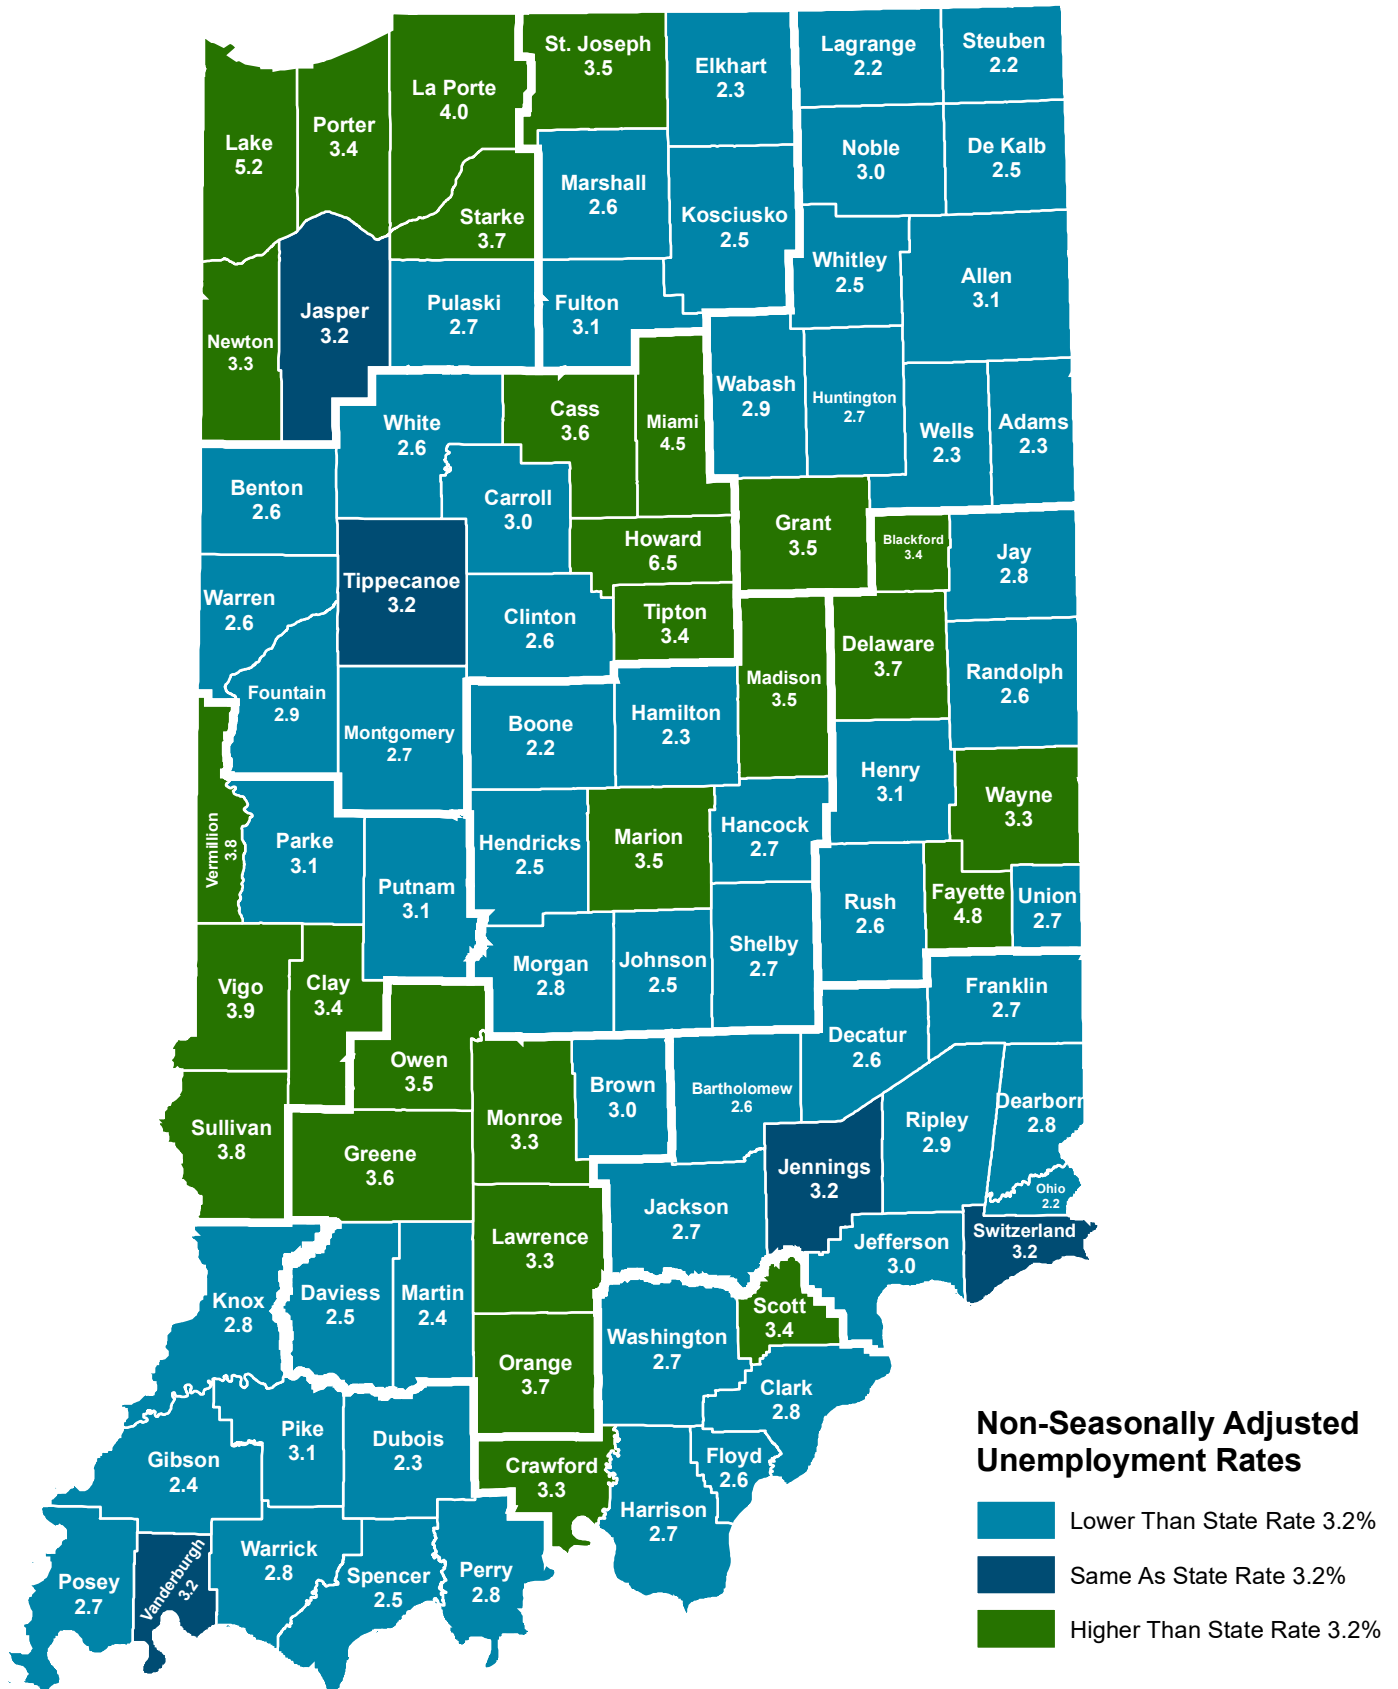

County Unemployment Rates June 2022 - Non Seasonally Adjusted

Non-Seasonally Adjusted Unemployment Rates

- Lower Than State Rate 3.2%
- Same As State Rate 3.2%
- Higher Than State Rate 3.2%

Indiana Non-Seasonally Adjusted Rate 3.2%
 Indiana Seasonally Adjusted Rate 2.4%
 Source: DWD, Local Area Unemployment Statistics