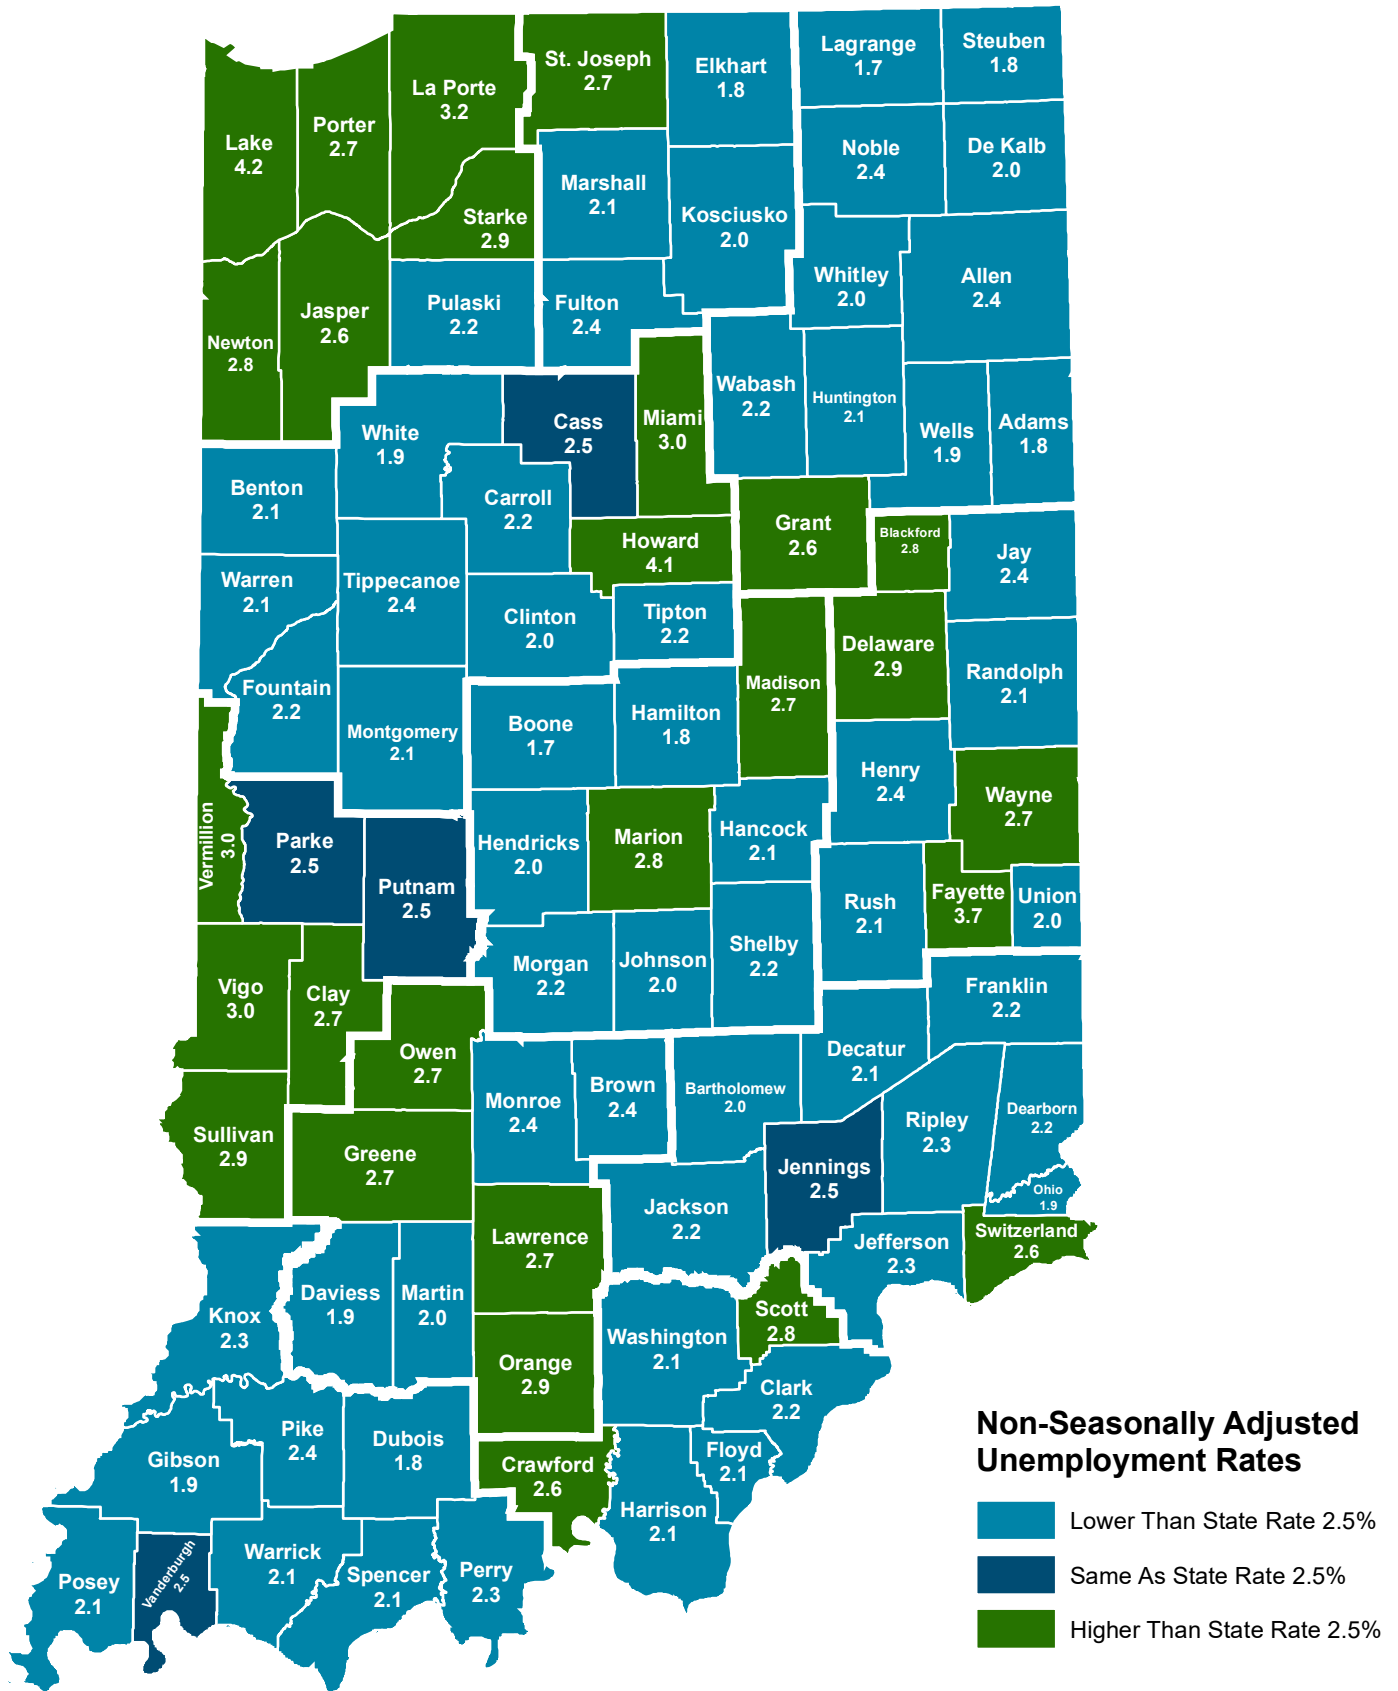

# County Unemployment Rates May 2022 - Non Seasonally Adjusted

## Non-Seasonally Adjusted Unemployment Rates

- Lower Than State Rate 2.5%
- Same As State Rate 2.5%
- Higher Than State Rate 2.5%

Indiana Non-Seasonally Adjusted Rate 2.5%  
 Indiana Seasonally Adjusted Rate 2.2%  
 Source: DWD, Local Area Unemployment Statistics