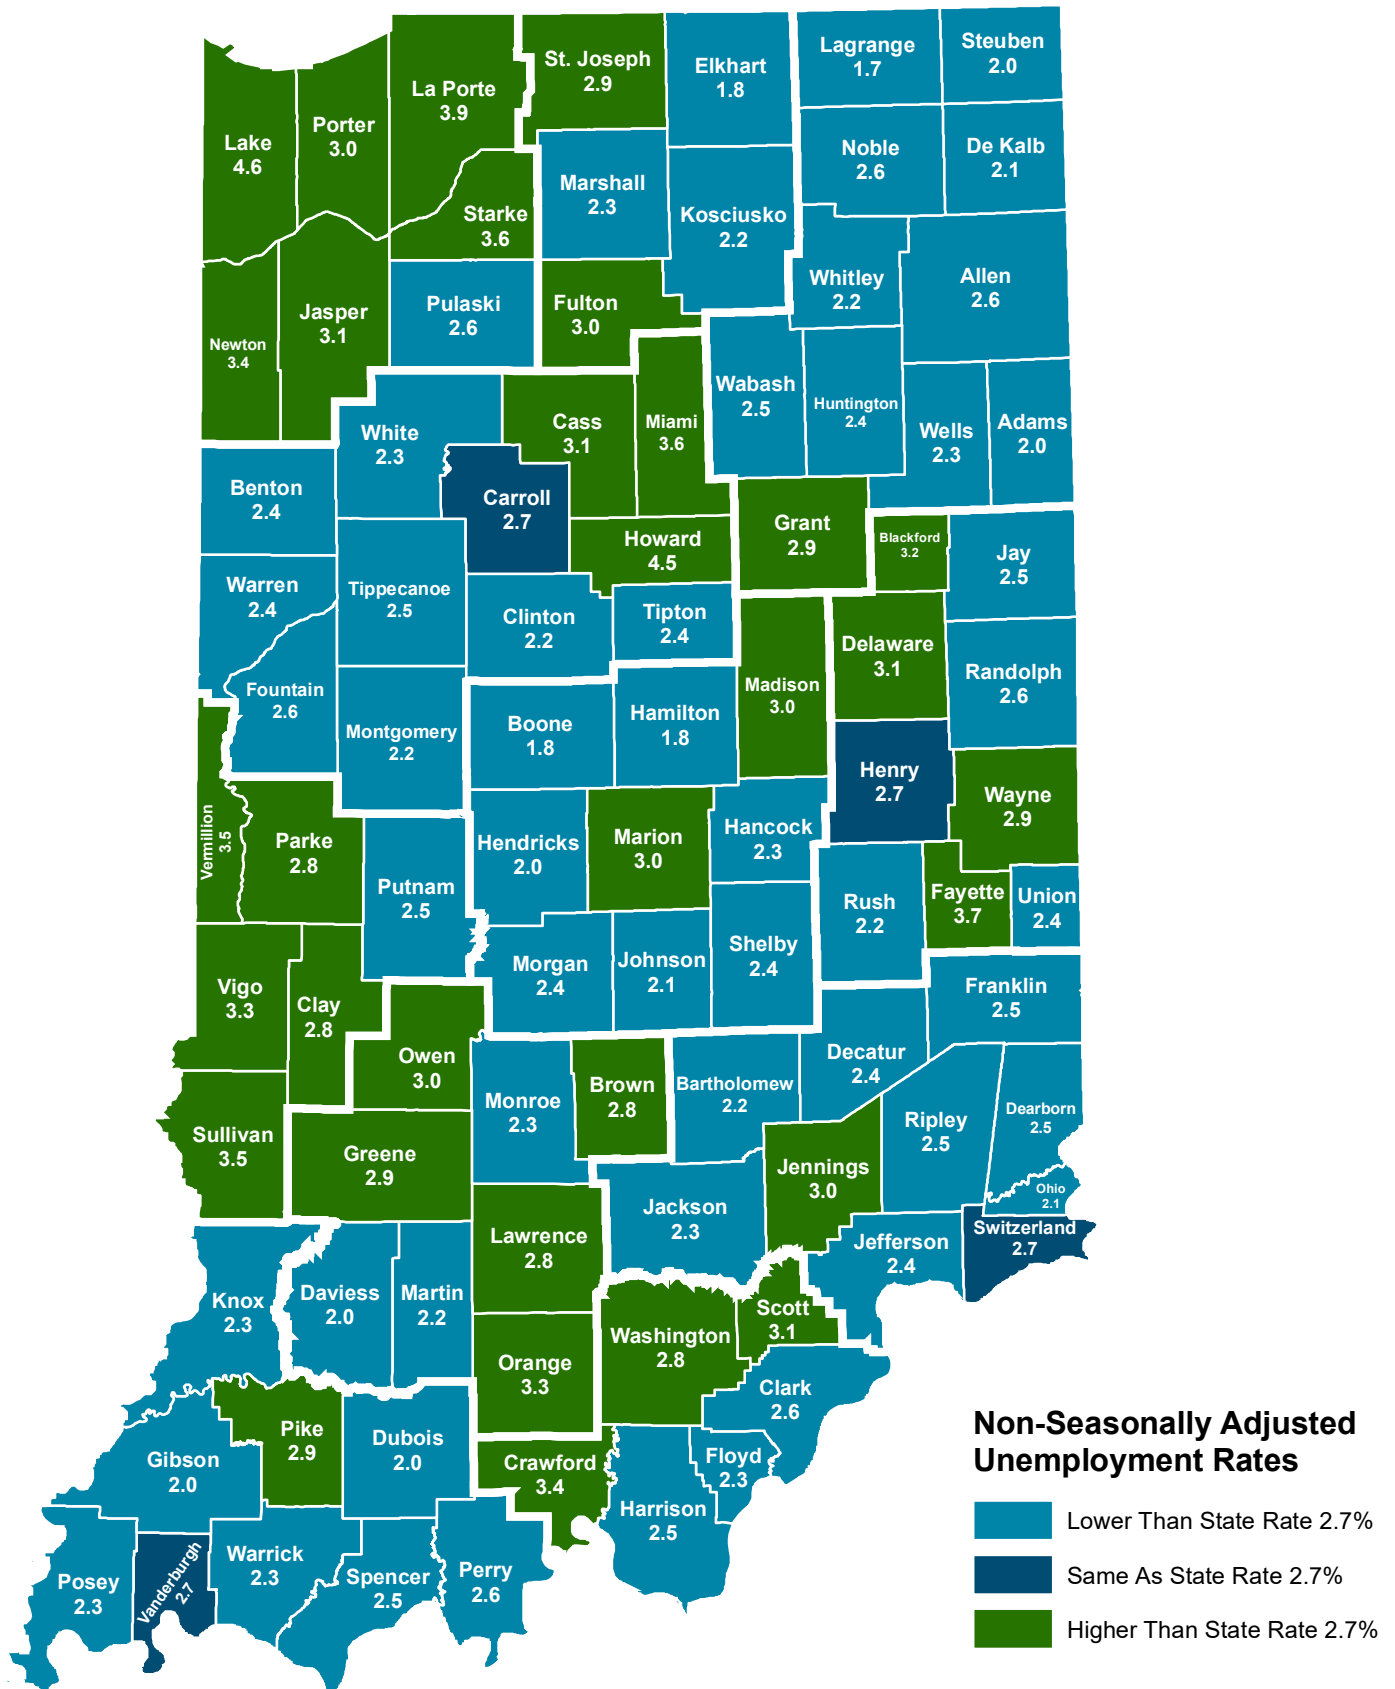

County Unemployment Rates

March 2022 - Non Seasonally Adjusted

Indiana Non-Seasonally Adjusted Rate 2.7%
 Indiana Seasonally Adjusted Rate 2.2%
 Source: DWD, Local Area Unemployment Statistics