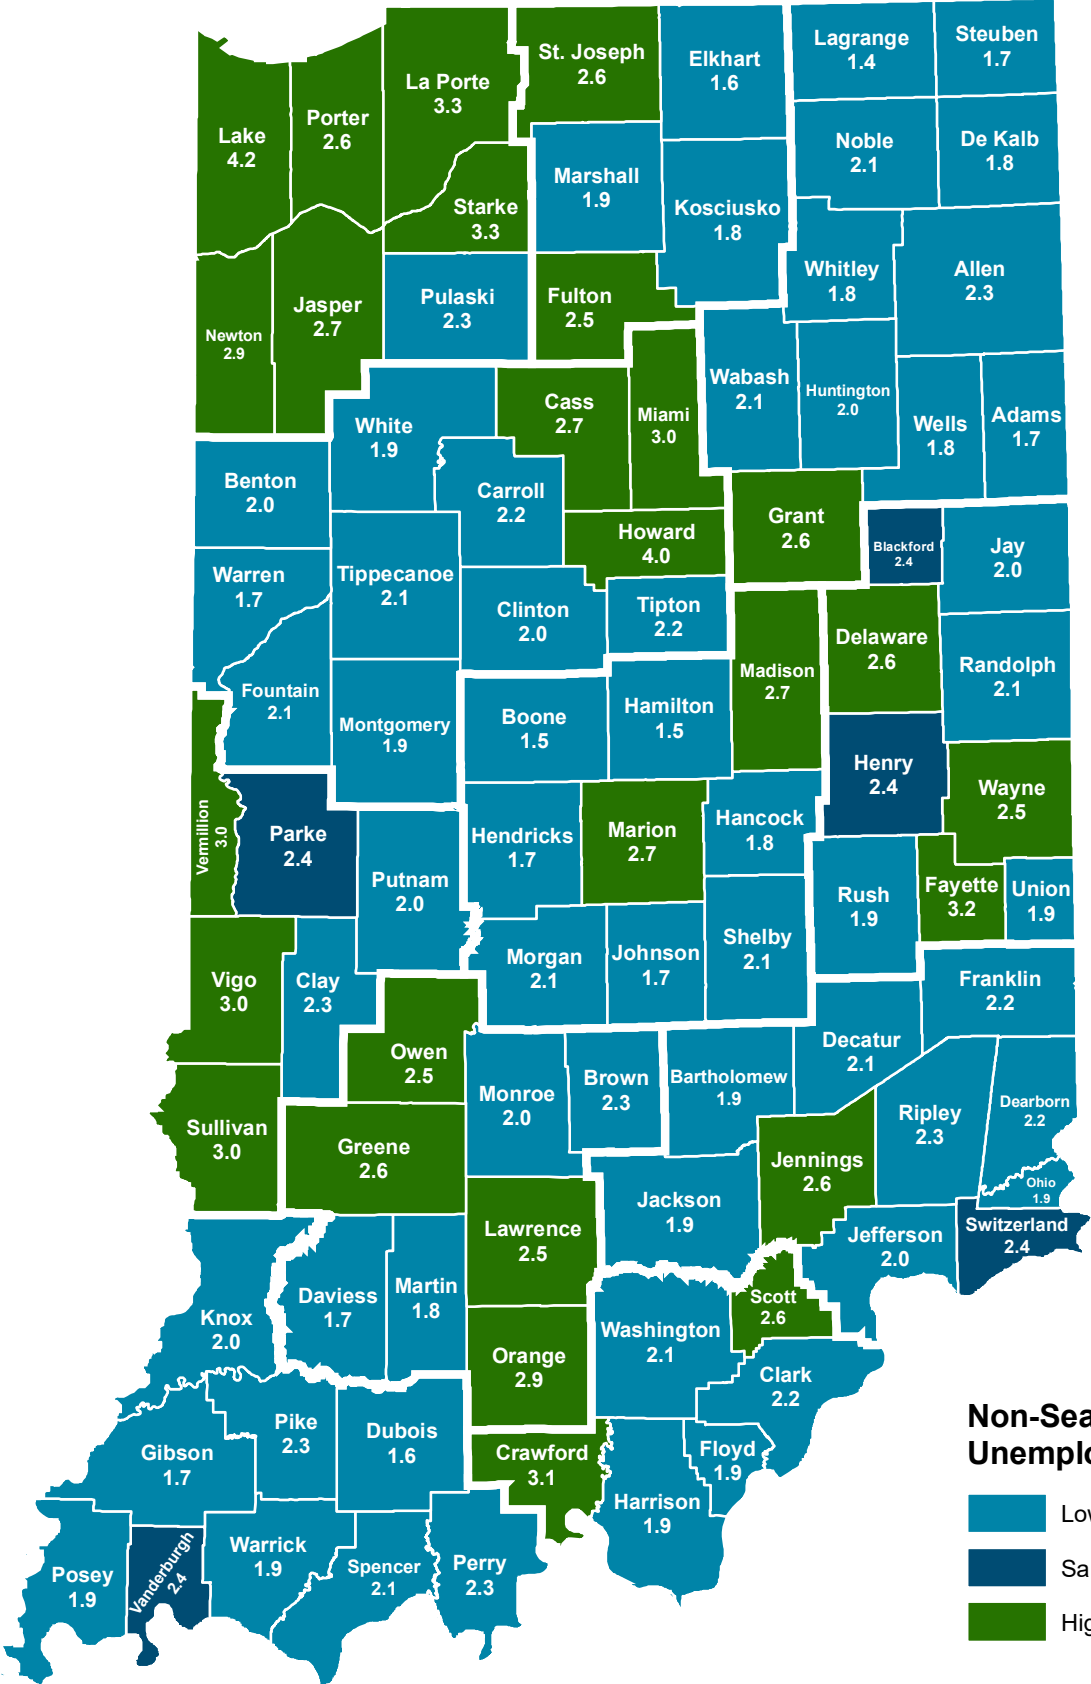

County Unemployment Rates January 2022 - Non Seasonally Adjusted

Non-Seasonally Adjusted Unemployment Rates

- Lower Than State Rate 2.4%
- Same As State Rate 2.4%
- Higher Than State Rate 2.4%

Indiana Non-Seasonally Adjusted Rate 2.4%
Indiana Seasonally Adjusted Rate 2.4%
Source: DWD, Local Area Unemployment Statistics