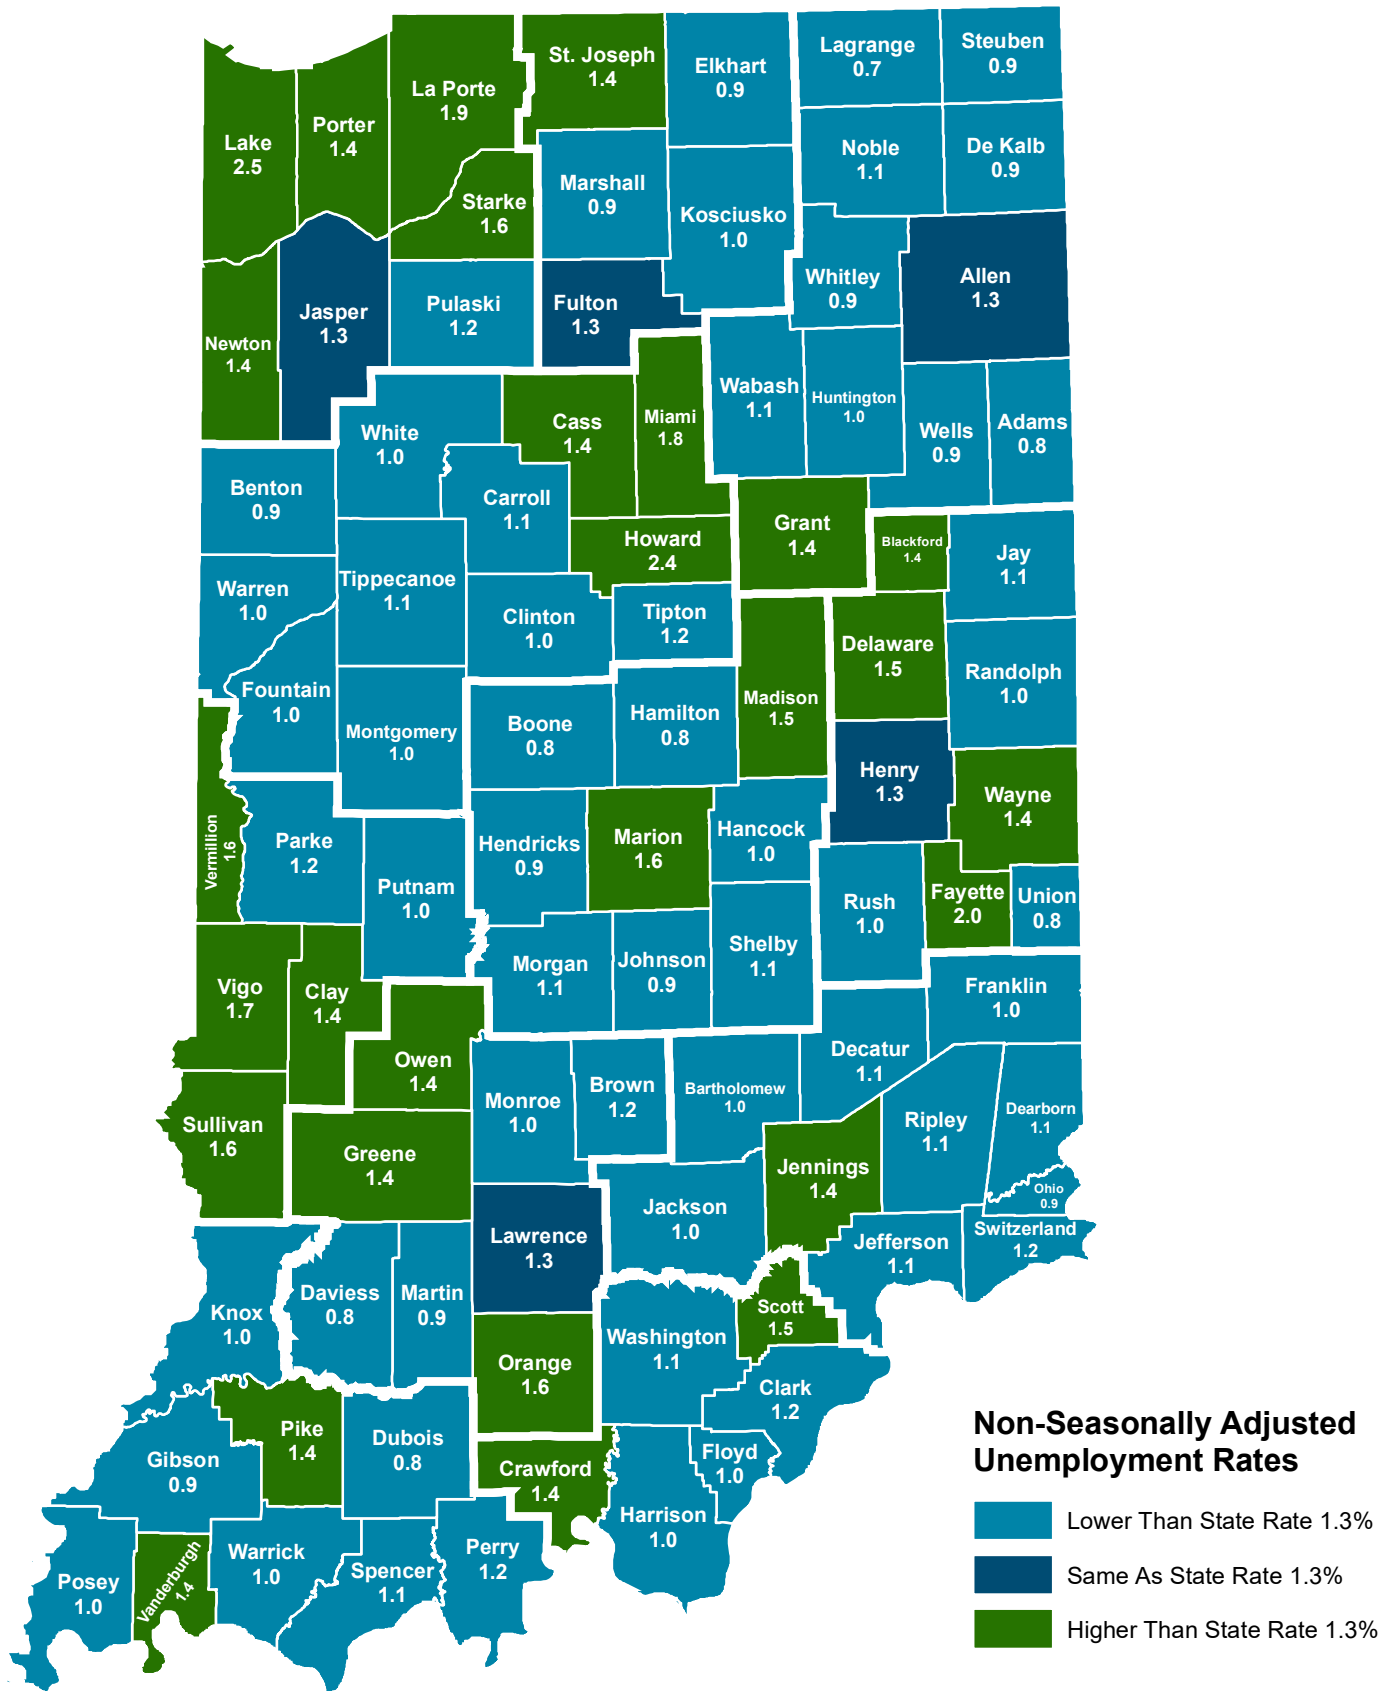

County Unemployment Rates December 2021 - Non Seasonally Adjusted

Non-Seasonally Adjusted Unemployment Rates

- Lower Than State Rate 1.3%
- Same As State Rate 1.3%
- Higher Than State Rate 1.3%

Indiana Non-Seasonally Adjusted Rate 1.3%
 Indiana Seasonally Adjusted Rate 2.7%
 Source: DWD, Local Area Unemployment Statistics