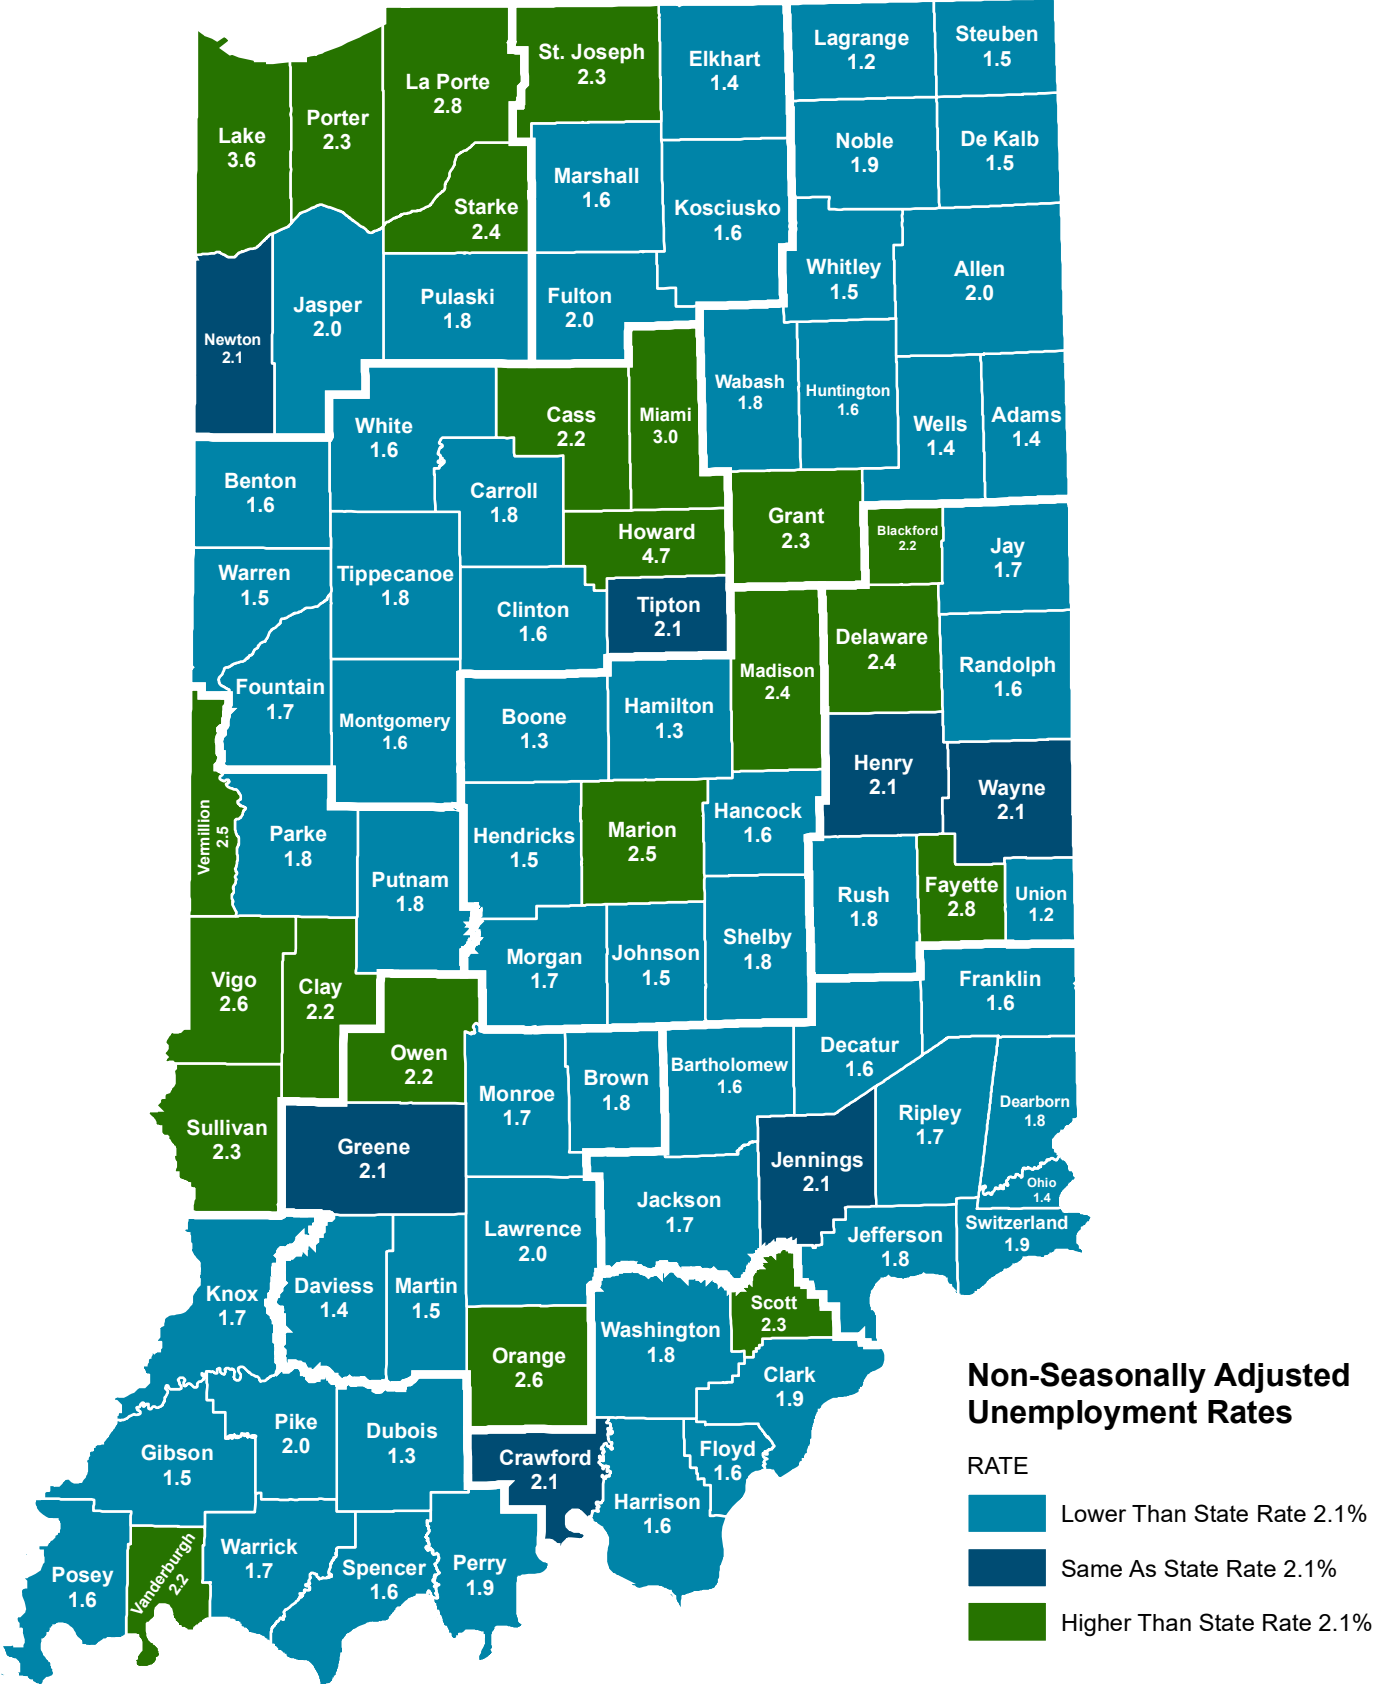

County Unemployment Rates

November 2021 - Non Seasonally Adjusted

Indiana Non-Seasonally Adjusted Rate 2.1%
 Indiana Seasonally Adjusted Rate 3.0%
 Source: DWD, Local Area Unemployment Statistics