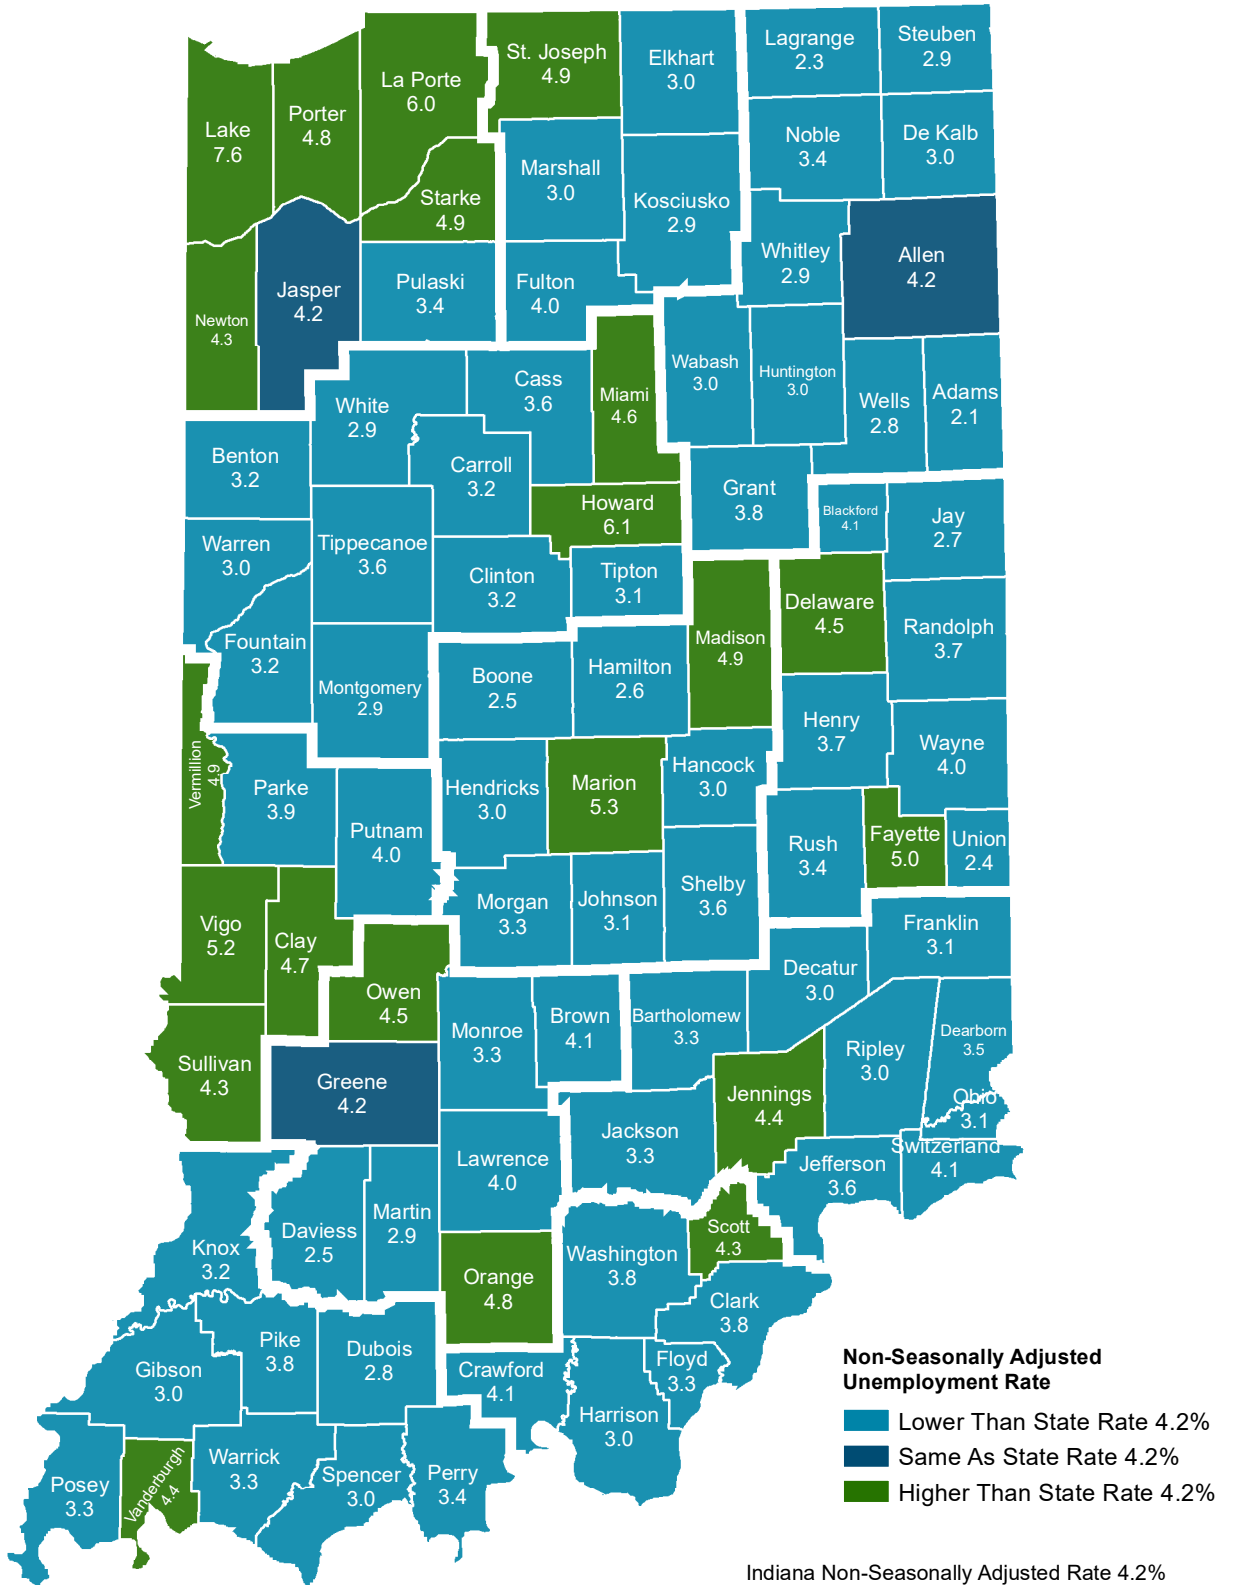

County Unemployment Rates April 2021 - Non Seasonally Adjusted

Indiana Non-Seasonally Adjusted Rate 4.2%
 Indiana Seasonally Adjusted Rate 3.9%
 Source: DWD, Local Area Unemployment Statistics