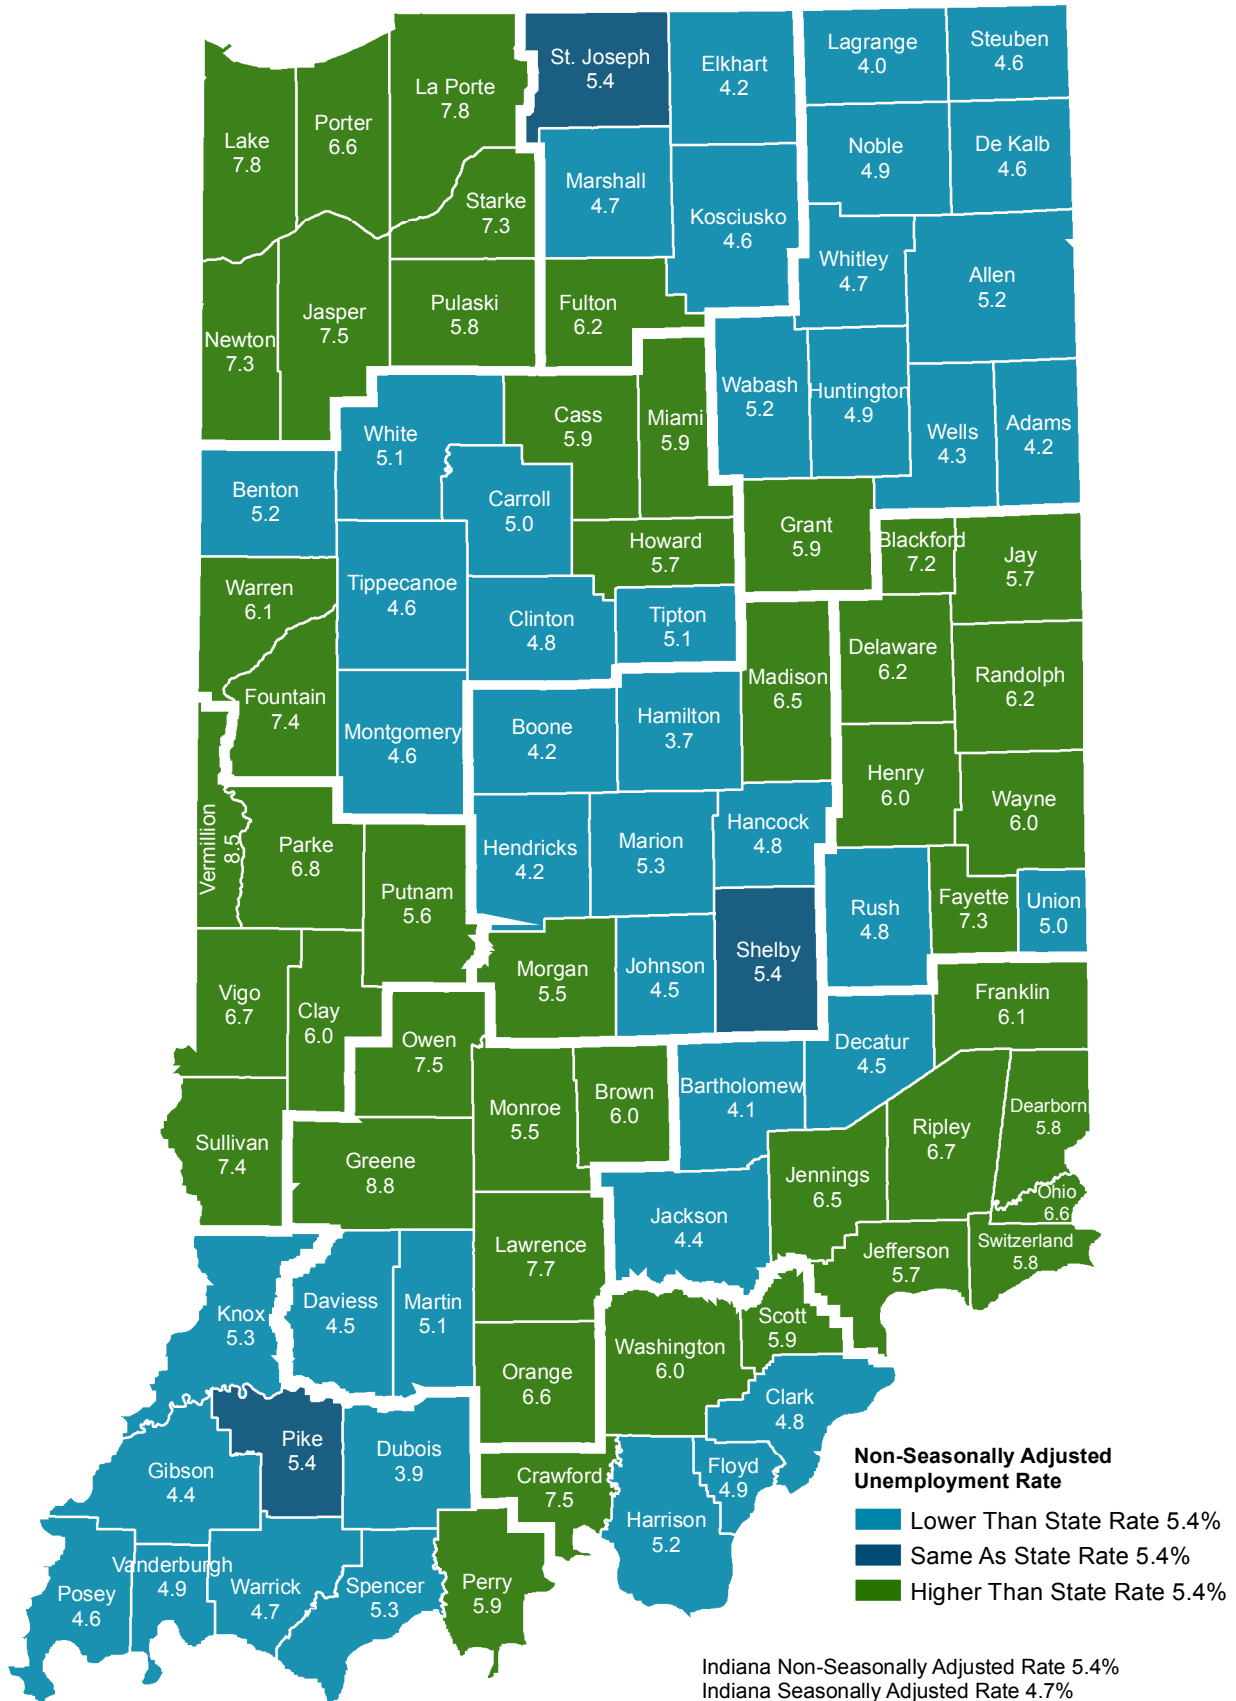

# County Unemployment Rates February 2016 - Non Seasonally Adjusted

Indiana Non-Seasonally Adjusted Rate 5.4%  
 Indiana Seasonally Adjusted Rate 4.7%

Source: DWD, Local Area Unemployment Statistics